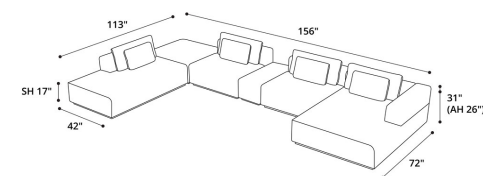

LINE DRAWING

MODLOFT

©2020 IPM, LLC DBA MODLOFT. ALL RIGHTS RESERVED • MODLOFT.COM • (866) 663-5638