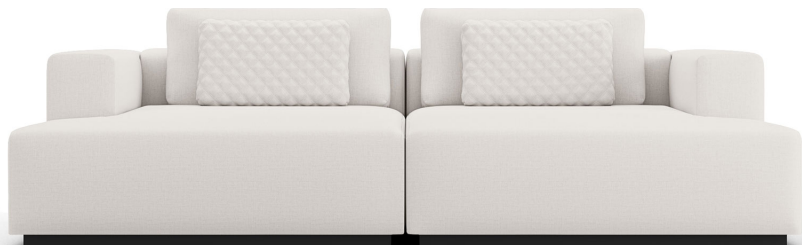

Spruce Sectional Sofa 17

Chalk Fabric

MODLOFT

©2020 IPM, LLC DBA MODLOFT. ALL RIGHTS RESERVED • [MODLOFT.COM](https://www.modloft.com) • (866) 663-5638

KEY FEATURES

- ▶ Low-slung profile shines in open floorplans with versatility to be styled in multi-style homes
- ▶ Tight seat and back, comprised of high-resiliency foam and down alternative
- ▶ Upholstered in a plush, soft-hand, premium basketweave fabric, featuring exceptional durability

MATERIALS & ORIGIN

100% Polyester; Structure: Eucalyptus Wood.
Made in Brazil.

WEIGHT

331 lbs.

LINE DRAWING

|