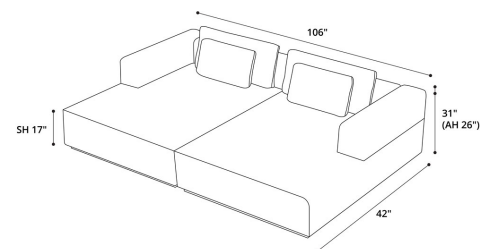

Spruce Sectional Sofa 17

Chalk Fabric

MODLOFT

©2020 IPM, LLC DBA MODLOFT. ALL RIGHTS RESERVED • [MODLOFT.COM](https://www.modloft.com) • (866) 663-5638

KEY FEATURES

- ▶ Low-slung profile shines in open floorplans with versatility to be styled in multi-style homes
- ▶ Tight seat and back, comprised of high-resiliency foam and down alternative
- ▶ Upholstered in a plush, soft-hand, premium basketweave fabric, featuring exceptional durability

MATERIALS & ORIGIN

100% Polyester; Structure: Eucalyptus Wood.
Made in Brazil.

WEIGHT

331 lbs.

LINE DRAWING

|