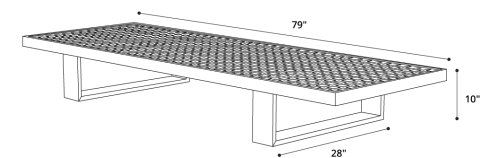

LINE DRAWING