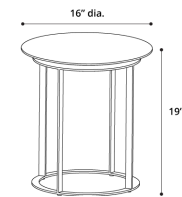

Irving Side Table

Black Marble

White Marble

MODLOFT

©2020 IPM, LLC DBA MODLOFT. ALL RIGHTS RESERVED • MODLOFT.COM • (866) 663-5638

KEY FEATURES

- ▶ Round, cultured marble top with beveled edge
- ▶ Polished stainless steel frame in brilliant finish
- ▶ Pair with matching coffee table for balanced design

MATERIALS & ORIGIN

Natural Marble, Polished Stainless Steel. Made in China.

WEIGHT

58 lbs.

LINE DRAWING

|