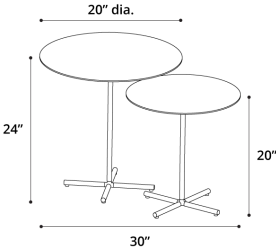

Highbury Side Tables

Walnut and Metallic
Graphite

Black and Rosewood

Gray and Acier

MODLOFT

©2020 IPM, LLC DBA MODLOFT. ALL RIGHTS RESERVED • MODLOFT.COM • (866) 663-5638

KEY FEATURES

- ▶ Minimalist design maximizes room spaciousness
- ▶ Warm wood veneers wrap the surface and frame
- ▶ Four narrow and cylindrical legs provide sound stability

MATERIALS & ORIGIN

Metal, Composite Wood, Natural Wood Veneer. Made in Brazil.

WEIGHT

64 lbs.

LINE DRAWING

|