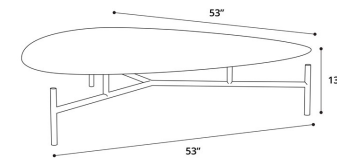

LINE DRAWING