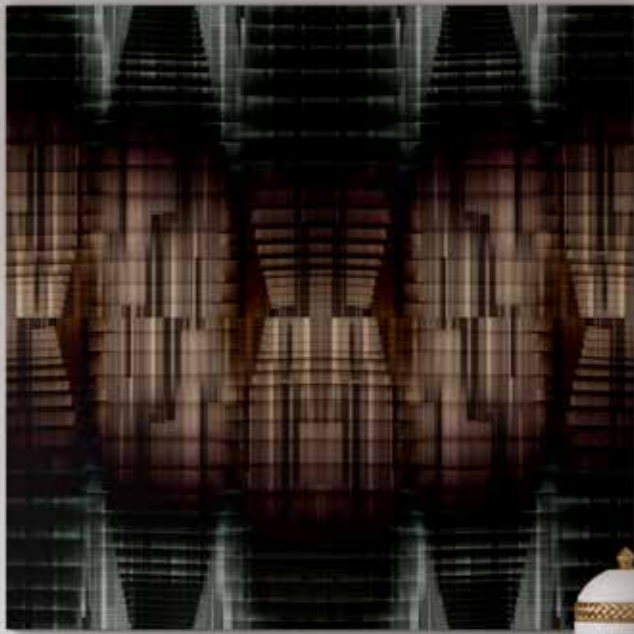

CADOGAN TABLE LAMP Shown in Amber Glass.

JAPANESE MINIMALISM, THE BRAZILIAN WAY.

Japanese design meets Modloft chic in a minimalist display where simple is superior. Clean lines, natural materials and simplicity bring wonderful warmth and beautiful natural grains add texture and interest. Modloft fuses the ideals of the Japanese aesthetic with Nordic functionality to create an understated, elegant collection.

02.

01 | HARU MEDIA CABINET Shown in Natural Oak. ALBION TABLE LAMP Shown in Mont Blanc and Brass.
02 | HARU CONSOLE Shown in Black Oak.

01.

01 | HARU SIDE TABLES Shown in Natural Oak. **02 | HARU DESK** Shown in Natural Oak. **KAEDE CHAIR** Shown in Andorra Wool and Walnut. **BALFOUR TABLE LAMP** Shown in Brass.