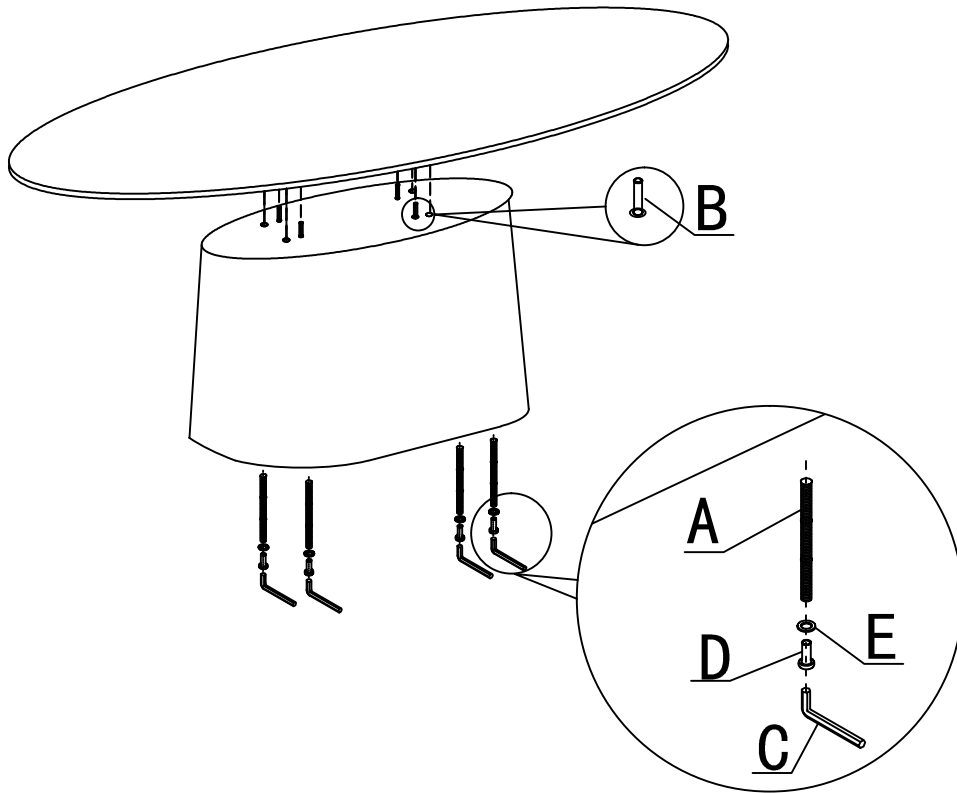

VERSION: MD410-SOMK

SETTING FITTINGS

FITTING	SPEC.	AMOUNT	FITTING	SPEC.	AMOUNT
A	 M8*215	4PCS	B	 ϕ 8*30	4PCS
C	 5mm	1PCS	D	 M8	4PCS
E	 ϕ 20* ϕ 10				

STEP 1

STEP 2