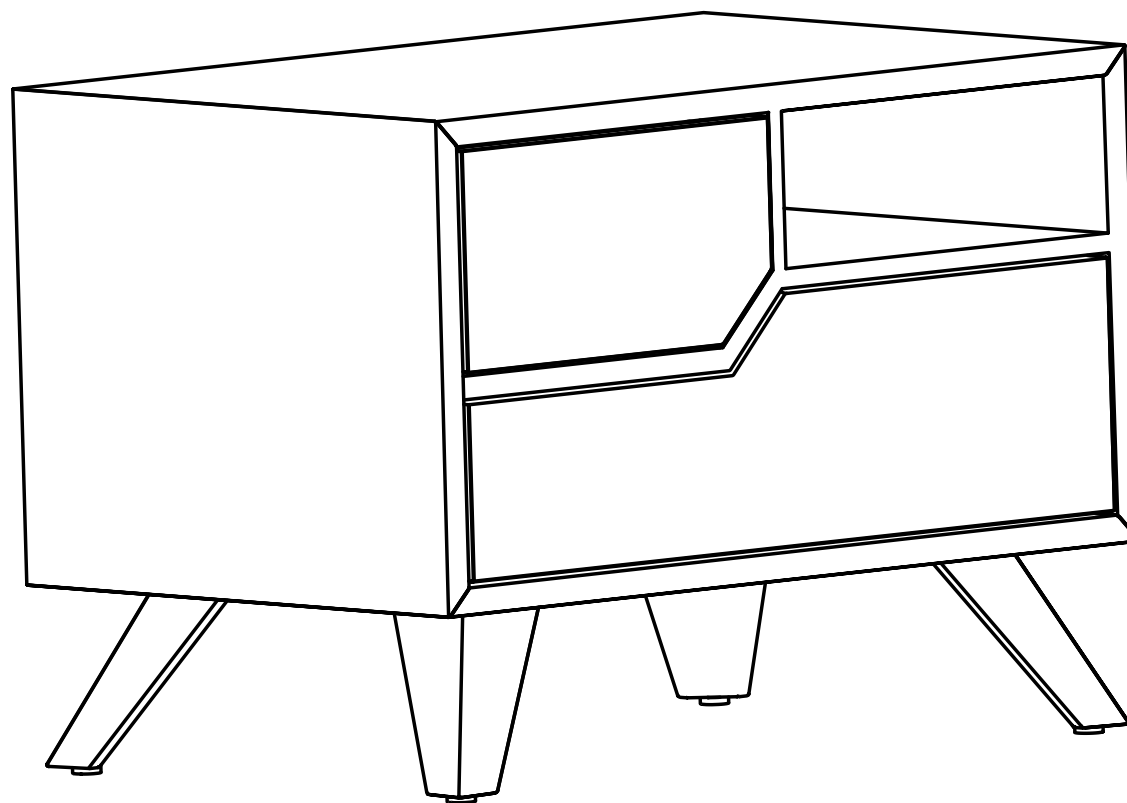

RIVINGTON

MODLOFT

ASSEMBLY INSTRUCTION

RIVINGTON DE-TRI-014845

PARTS

① x 1

② x 4 (Left - Right)

HARDWARE		TOOL
		
M8x20mm	8x20mm	5mm
Ⓐ x 16	Ⓑ x 16	Ⓒ x 1

ASSEMBLY INSTRUCTION

RIVINGTON DE-TRI-014845