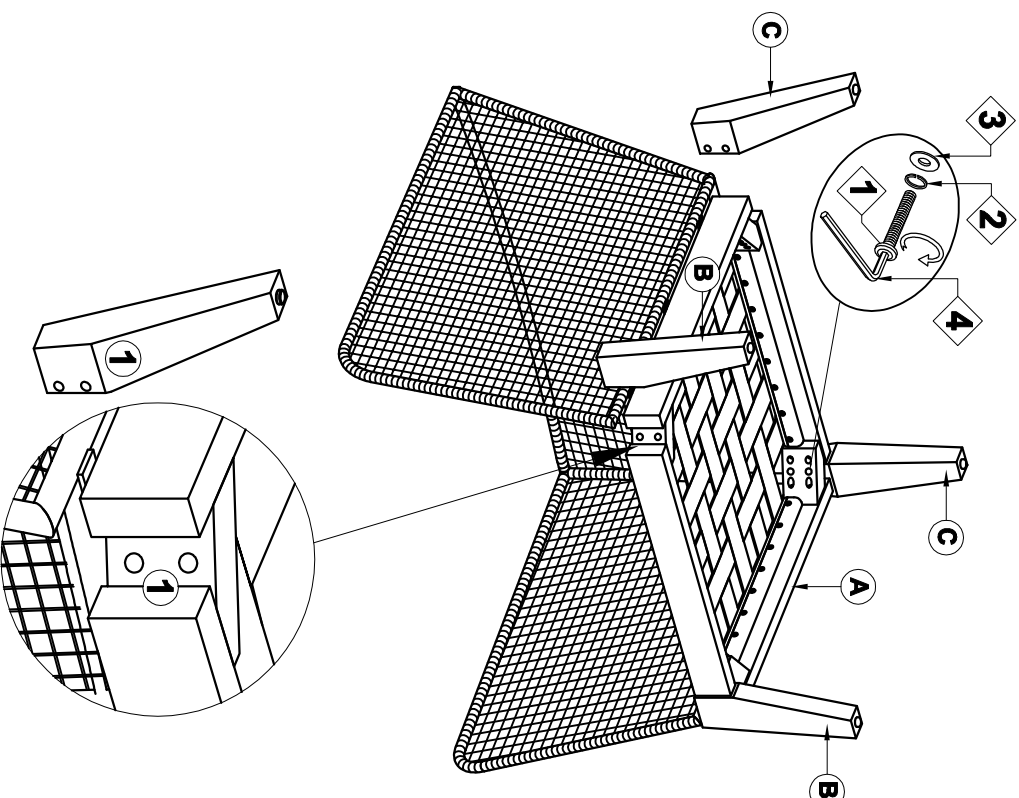

NETTA LOUNGE CHAIR

Assembly Instructions

A x 1

B x 2 (L&R)

C x 2 (L&R)

LIST OF HARDWARE

NO.	HARDWARE	QTY.
1	F-Bolt 	08
2	S.S. Spring Washer 	08
3	S.S. Washer 	08
4	Allen key 	01

Note : please assemble the leg according to the numbers