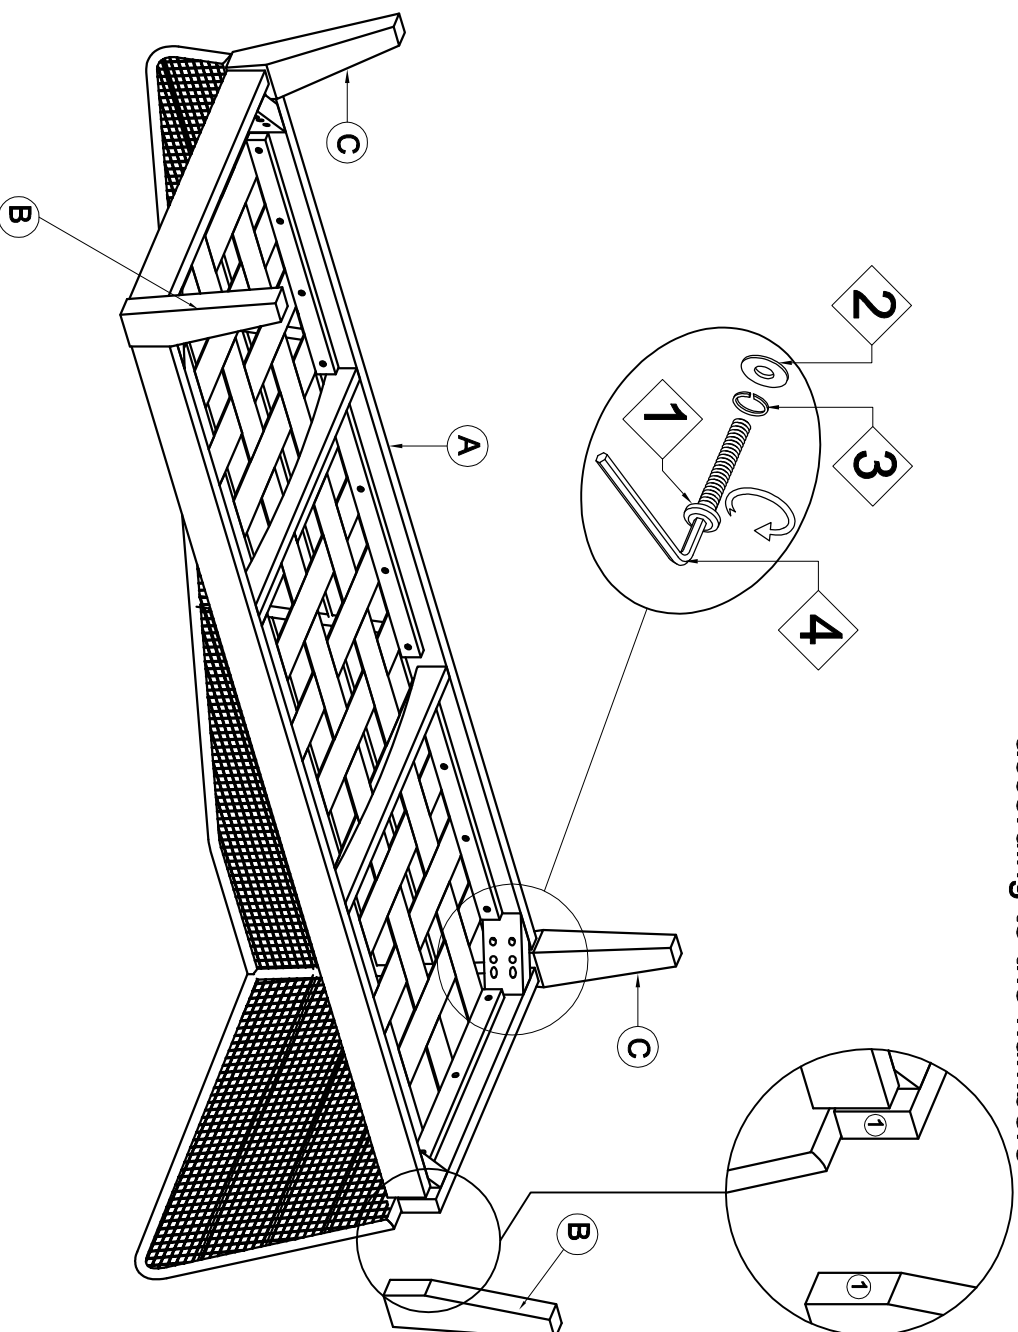

Note : please assemble the leg according to the numbers