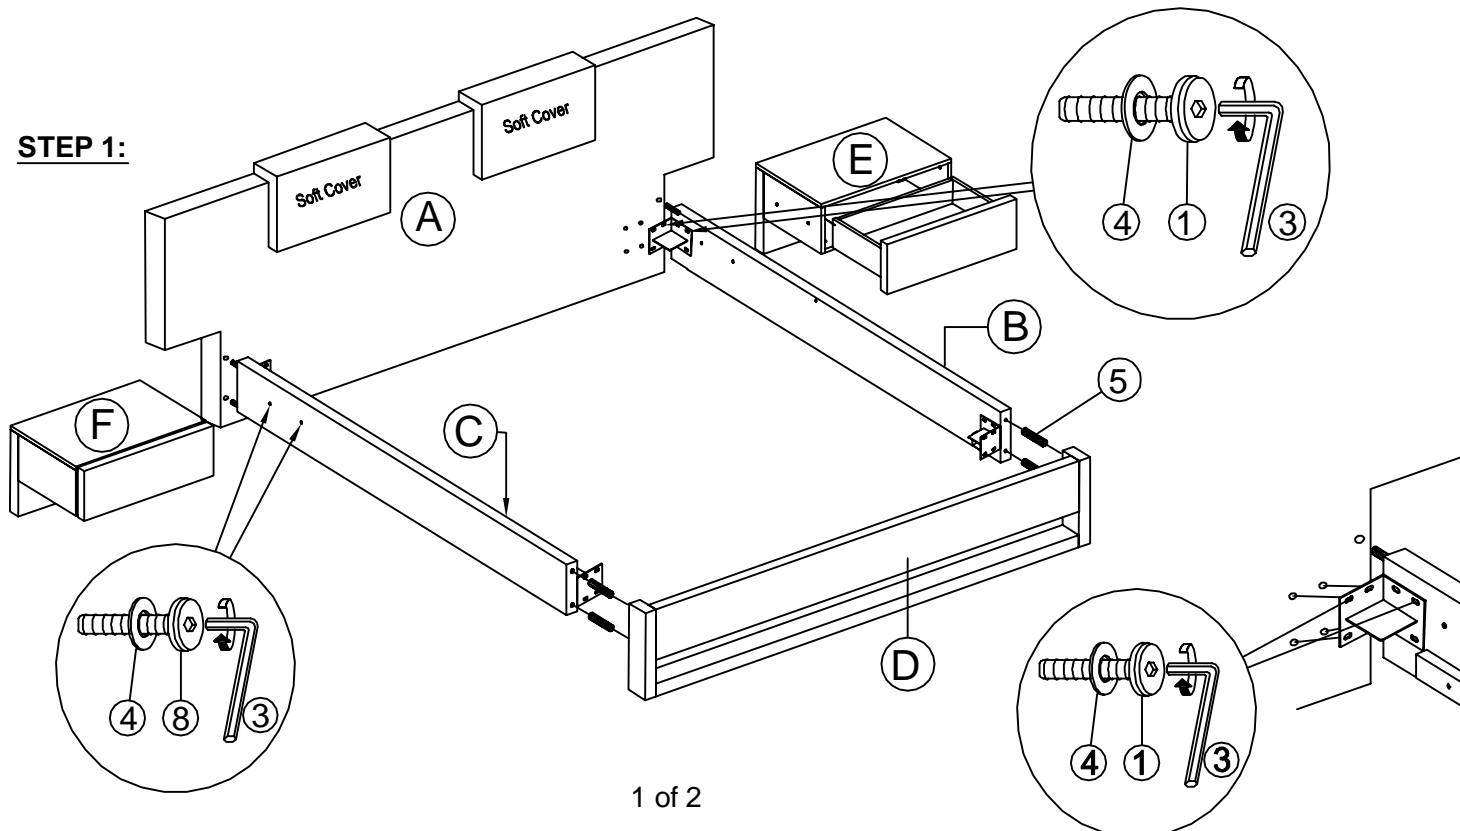

Assembly Instructions

MONROE BED

PARTS LIST

HARDWARES LIST

STEP 1:

STEP 2:

STEP 3:

Assembly Instructions

MONROE BED

PARTS LIST

A  x 1	B  x 1	C  x 1	D  x 1
E  x 1	F  x 1	G  x 1	H  x 2

HARDWARES LIST

1  Allen Bolts M8 x 25 x 36	2  x 4	3  Allen Wrench M5 x 65 x 2	4  Flat Washers M8 x 19 x 40	5  Wood Dowels Ø12*40mm x 8
6  Bracket x 4	7  Screws x 6	8  Allen Bolts M8 x 65 x 4	9  x 4	10  x 1

STEP 1:

STEP 2:

STEP 3:

Assembly Instructions

MONROE BED

PARTS LIST

 <p>A</p> <p>x 1</p>	 <p>B</p> <p>x 1</p>	 <p>C</p> <p>x 1</p>	 <p>D</p> <p>x 1</p>
 <p>E</p> <p>x 1</p>	 <p>F</p> <p>x 1</p>	 <p>G</p> <p>x 1</p>	 <p>H</p> <p>x 2</p>