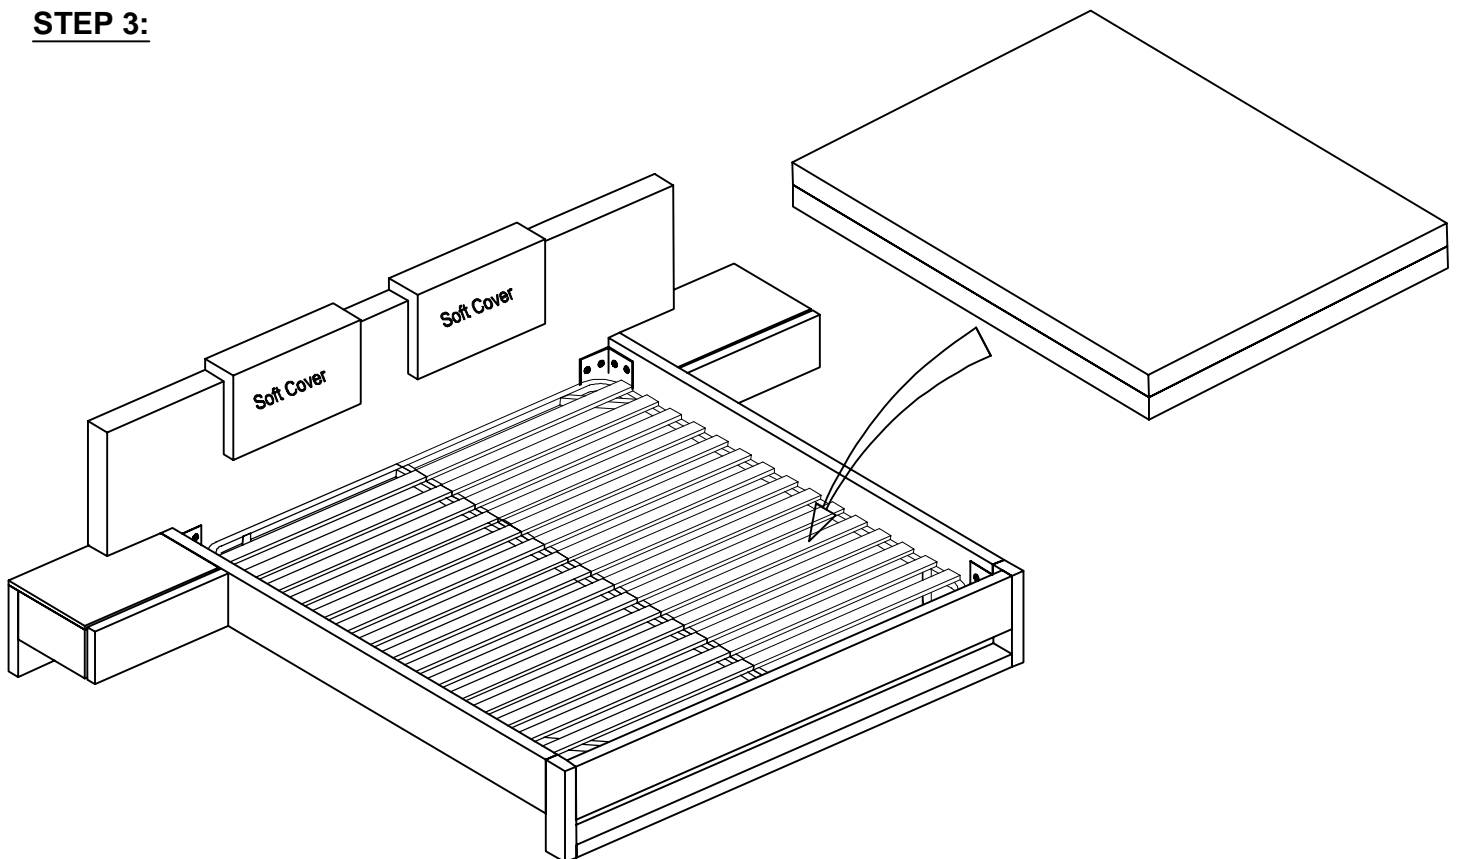

Assembly Instructions

MONROE BED

PARTS LIST

HARDWARES LIST

STEP 1:

STEP 2:

STEP 3:

Assembly Instructions

MONROE BED

PARTS LIST

A  x 1	B  x 1	C  x 1	D  x 1
E  x 1	F  x 1	G  x 1	H  x 2

HARDWARES LIST

1  Allen Bolts M8 x 25 x 36	2  x 4	3  Allen Wrench M5 x 65 x 2	4  Flat Washers M8 x 19 x 40	5  Wood Dowels Ø12*40mm x 8
6  Bracket x 4	7  Screws x 6	8  Allen Bolts M8 x 65 x 4	9  x 4	10  x 1

STEP 1:

STEP 2:

STEP 3:

Assembly Instructions

MONROE BED

PARTS LIST

 <p>A</p> <p>x 1</p>	 <p>B</p> <p>x 1</p>	 <p>C</p> <p>x 1</p>	 <p>D</p> <p>x 1</p>
 <p>E</p> <p>x 1</p>	 <p>F</p> <p>x 1</p>	 <p>G</p> <p>x 1</p>	 <p>H</p> <p>x 2</p>