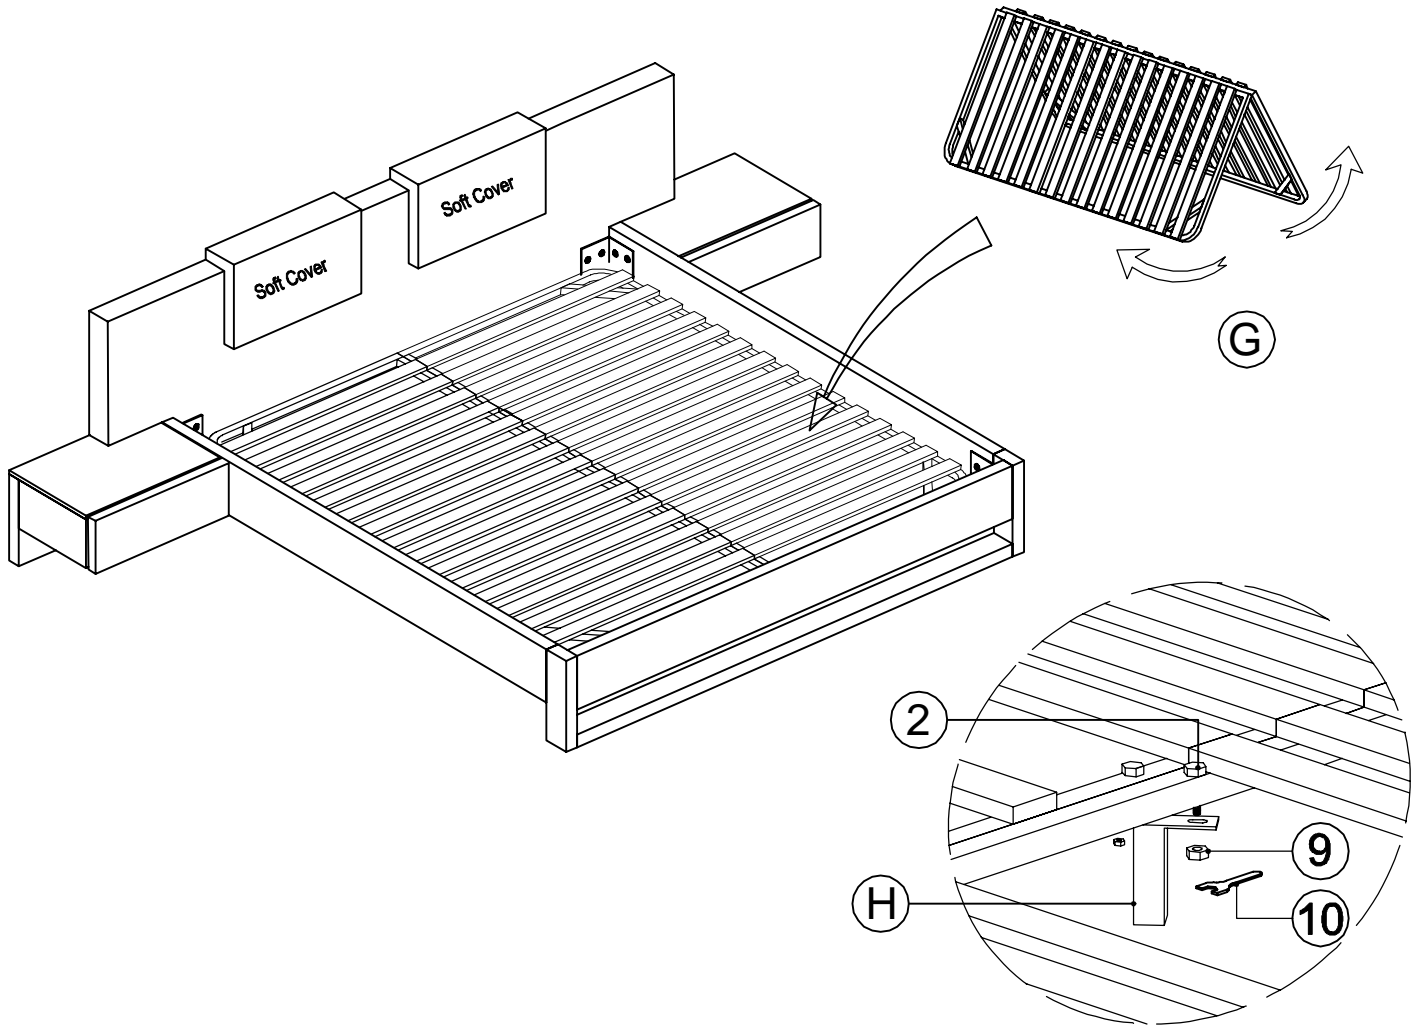

Assembly Instructions

MONROE BED

PARTS LIST

HARDWARES LIST

STEP 1:

STEP 2:

STEP 3:

Assembly Instructions

MONROE BED

PARTS LIST

A  x 1	B  x 1	C  x 1	D  x 1
E  x 1	F  x 1	G  x 1	H  x 2

HARDWARES LIST

1  Allen Bolts M8 x 25 x 36	2  x 4	3  Allen Wrench M5 x 65 x 2	4  Flat Washers M8 x 19 x 40	5  Wood Dowels Ø12*40mm x 8
6  Bracket x 4	7  Screws x 6	8  Allen Bolts M8 x 65 x 4	9  x 4	10  x 1

STEP 1:

STEP 2:

STEP 3:

Assembly Instructions

MONROE BED

PARTS LIST

 <p>A</p> <p>x 1</p>	 <p>B</p> <p>x 1</p>	 <p>C</p> <p>x 1</p>	 <p>D</p> <p>x 1</p>
 <p>E</p> <p>x 1</p>	 <p>F</p> <p>x 1</p>	 <p>G</p> <p>x 1</p>	 <p>H</p> <p>x 2</p>