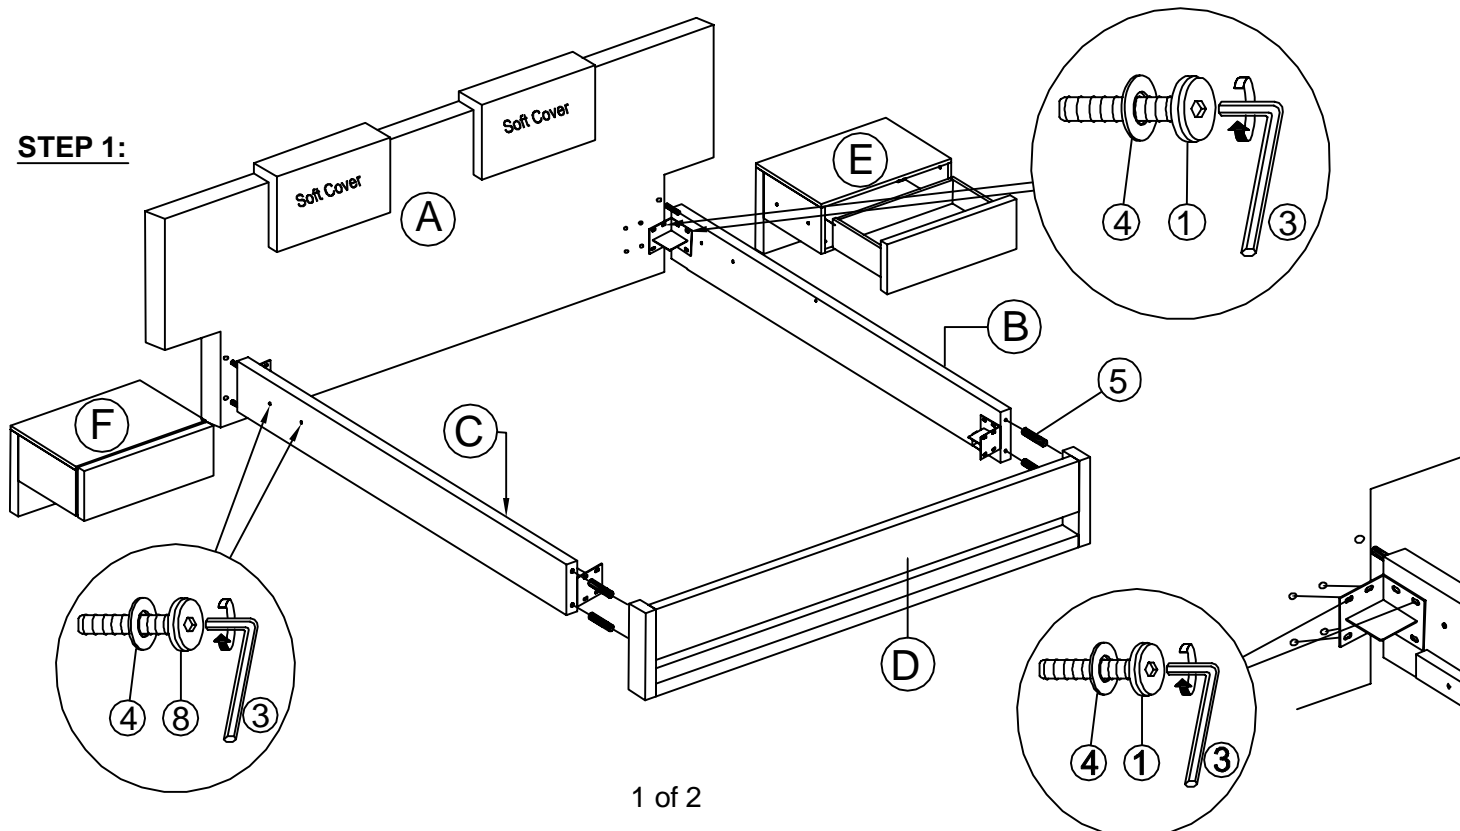

Assembly Instructions

MONROE BED

PARTS LIST

A x 1	B x 1	C x 1	D x 1
E x 1	F x 1	G x 1	H x 2

HARDWARES LIST

1 Allen Bolts M8 x 25 x 36	2 x 4	3 Allen Wrench M5 x 65 x 2	4 Flat Washers M8 x 19 x 40	5 Wood Dowels Ø12*40mm x 8
6 Bracket x 4	7 Screws x 6	8 Allen Bolts M8 x 65 x 4	9 x 4	10 x 1

STEP 1: