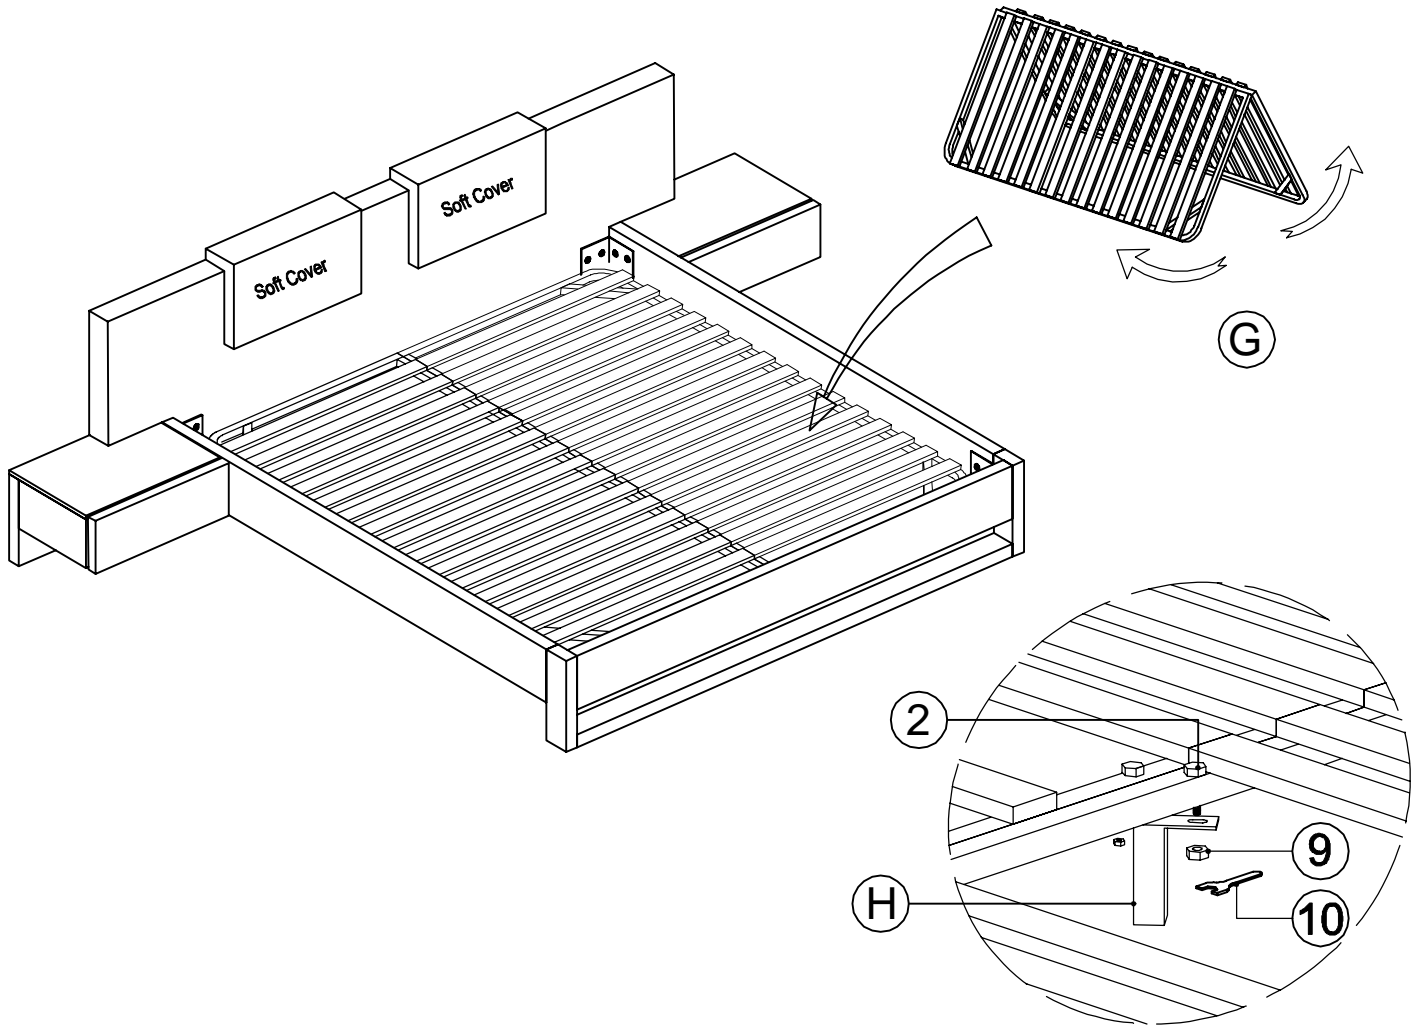

Assembly Instructions

MONROE BED

PARTS LIST

HARDWARES LIST

STEP 1:

STEP 2:

STEP 3:

Assembly Instructions

MONROE BED

PARTS LIST

A  x 1	B  x 1	C  x 1	D  x 1
E  x 1	F  x 1	G  x 1	H  x 2

HARDWARES LIST

1  Allen Bolts M8 x 25 x 36	2  x 4	3  Allen Wrench M5 x 65 x 2	4  Flat Washers M8 x 19 x 40	5  Wood Dowels Ø12*40mm x 8
6  Bracket x 4	7  Screws x 6	8  Allen Bolts M8 x 65 x 4	9  x 4	10  x 1

STEP 1:

STEP 2:

STEP 3:

Assembly Instructions

MONROE BED

PARTS LIST

 <p>A</p> <p>x 1</p>	 <p>B</p> <p>x 1</p>	 <p>C</p> <p>x 1</p>	 <p>D</p> <p>x 1</p>
 <p>E</p> <p>x 1</p>	 <p>F</p> <p>x 1</p>	 <p>G</p> <p>x 1</p>	 <p>H</p> <p>x 2</p>