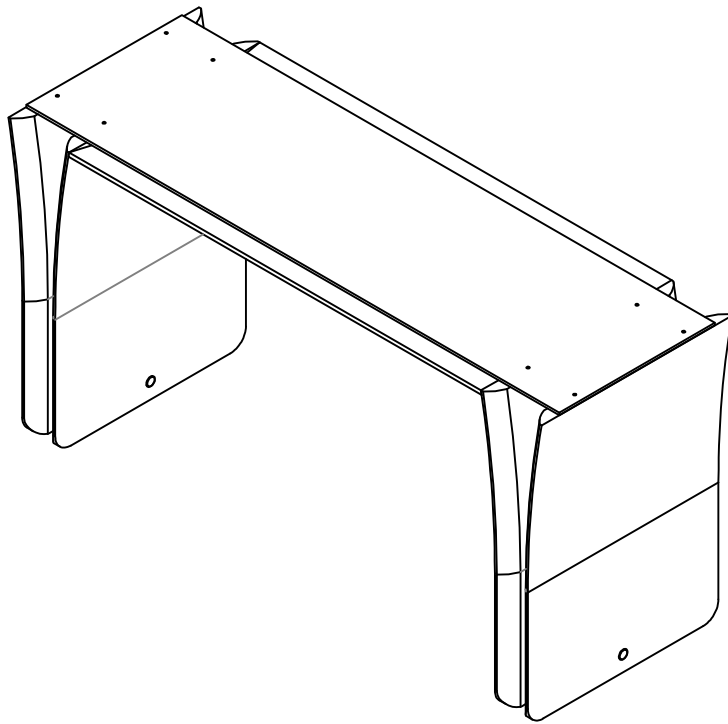

PARTS

MODLOFT®

1810 NE 144 ST • NORTH MIAMI, FL • 33181
MODLOFT.COM

A

B

C

D

DEVEREUX DINING TABLE

Remove screws

Unscrew the inset from the table top, the screws are needed further in the process.

A

08x30 mm

06

B

4,5x60 mm

12

A

08x30 mm

02

C

1/4x40 mm

08