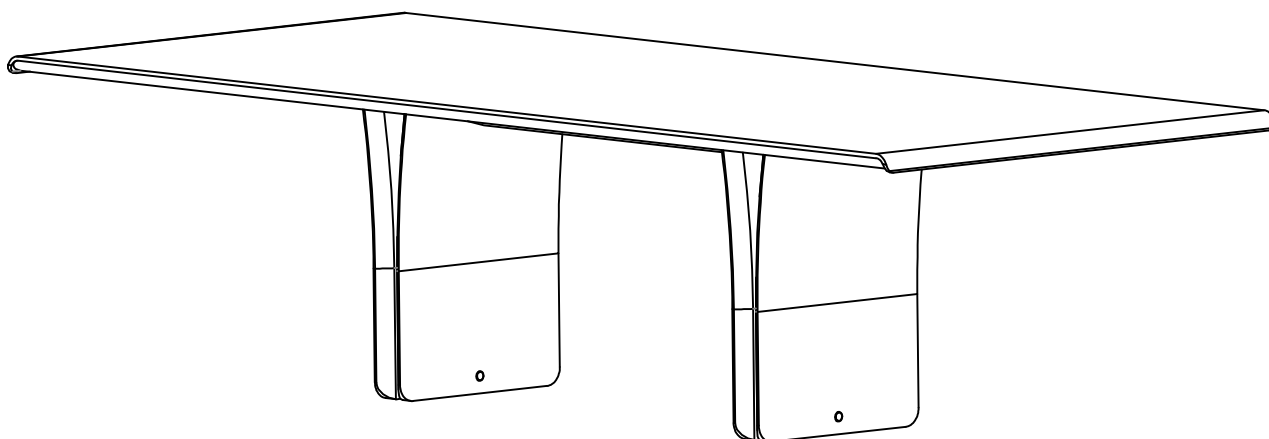

PARTS

MODLOFT®

1810 NE 144 ST • NORTH MIAMI, FL • 33181
MODLOFT.COM

A

B

C

D

DEVEREUX DINING TABLE

Remove screws

Unscrew the inset from the table top, the screws are needed further in the process.

A

08x30 mm

06

B

4,5x60 mm

12

A

08x30 mm

02

C

1/4x40 mm

08