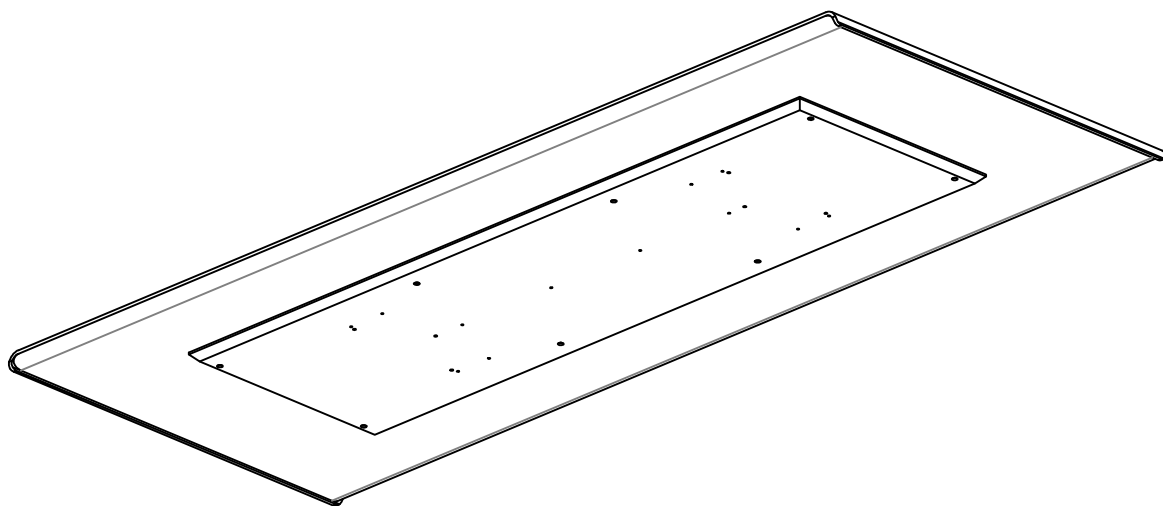

PARTS

MODLOFT®

1810 NE 144 ST • NORTH MIAMI, FL • 33181
MODLOFT.COM

A

B

C

D

DEVEREUX DINING TABLE

Remove screws

Unscrew the inset from the table top, the screws are needed further in the process.

A

08x30 mm

06

B

4,5x60 mm

12

A

08x30 mm

02

C

1/4x40 mm

08