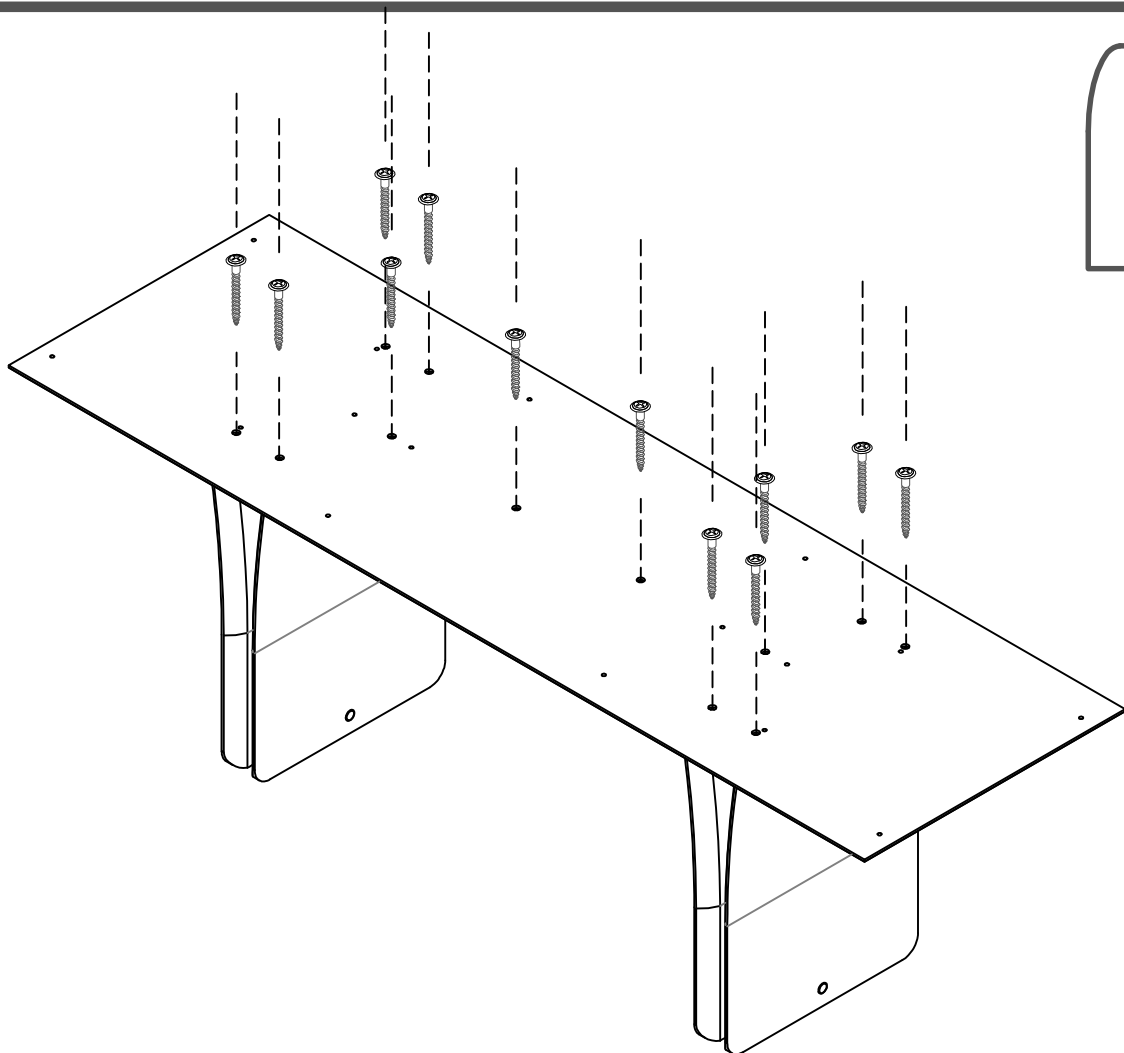

PARTS

MODLOFT®

1810 NE 144 ST • NORTH MIAMI, FL • 33181
MODLOFT.COM

A

B

C

D

DEVEREUX DINING TABLE

Remove screws

Unscrew the inset from the table top, the screws are needed further in the process.

A

08x30 mm

06

B

4,5x60 mm

12

A

08x30 mm

02

C

1/4x40 mm

08