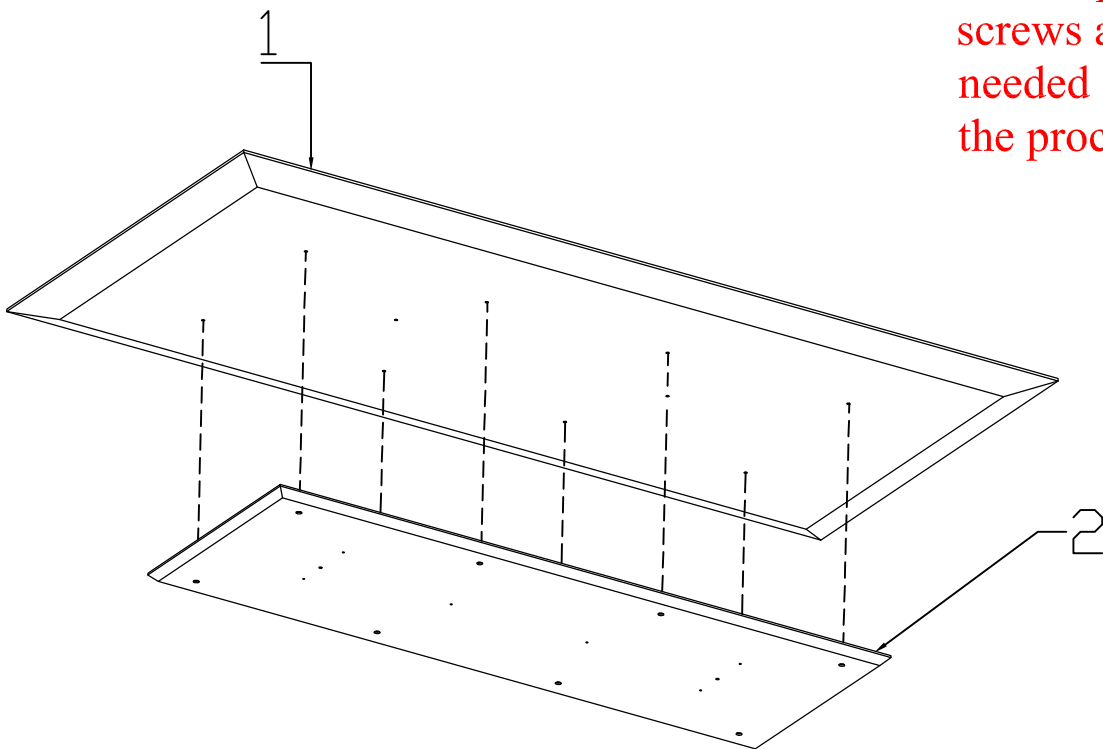

PARTS

A

B

C

MODLOFT®

1810 NE 144 ST • NORTH MIAMI, FL • 33181
MODLOFT.COM

GREENWICH DINING TABLE

Unscrew the inset from the table top, the screws are needed further in the process.

A

08x30 mm

02

B

4,5x50 mm

06

A

08x30 mm