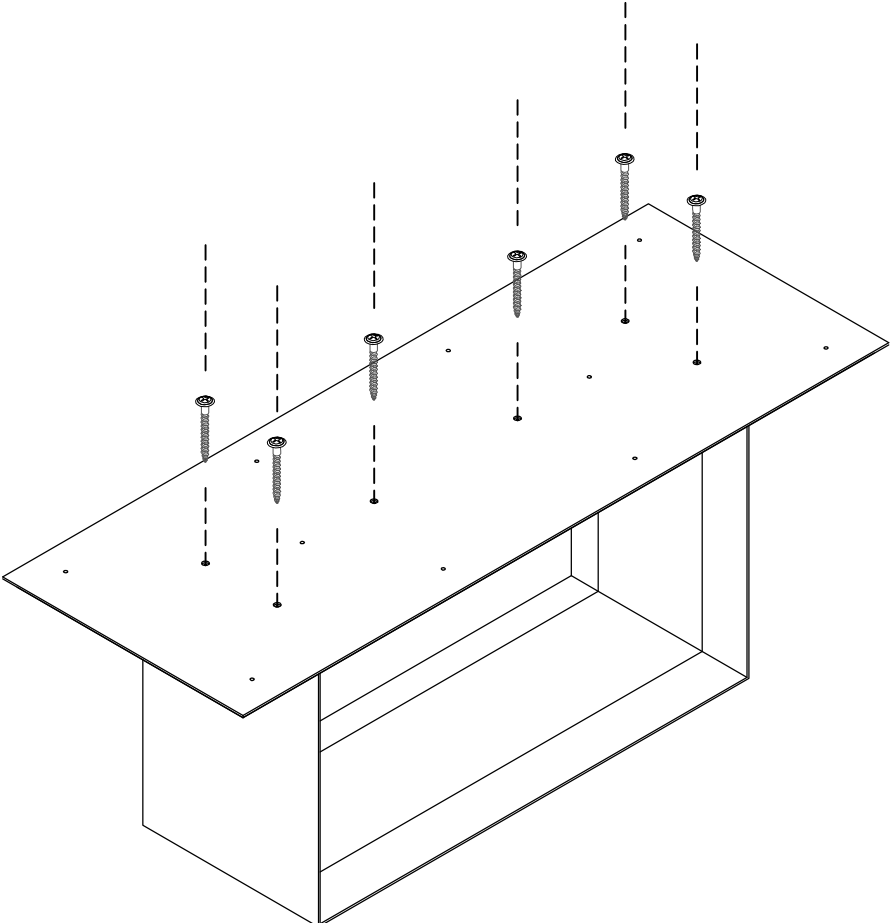

PARTS

A

B

C

MODLOFT®

1810 NE 144 ST • NORTH MIAMI, FL • 33181
MODLOFT.COM

GREENWICH DINING TABLE

Unscrew the inset from the table top, the screws are needed further in the process.

A

08x30 mm

02

B

4,5x50 mm

06

A

08x30 mm