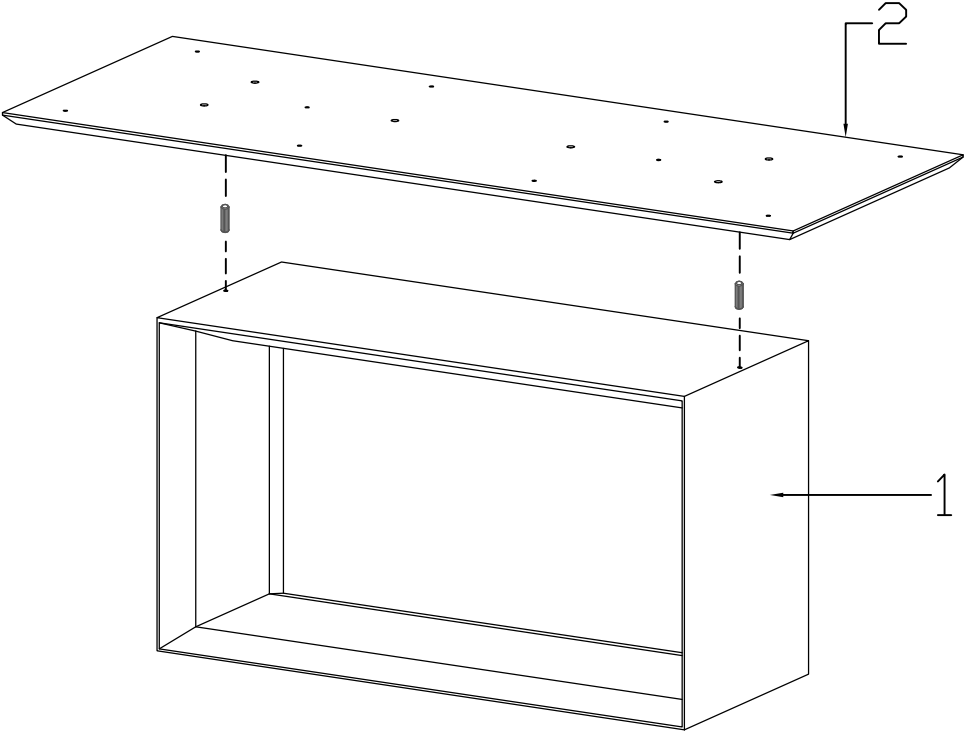

PARTS

A

B

C

MODLOFT®

1810 NE 144 ST • NORTH MIAMI, FL • 33181
MODLOFT.COM

GREENWICH DINING TABLE

Unscrew the inset from the table top, the screws are needed further in the process.

A

08x30 mm

02

B

4,5x50 mm

06

A

08x30 mm