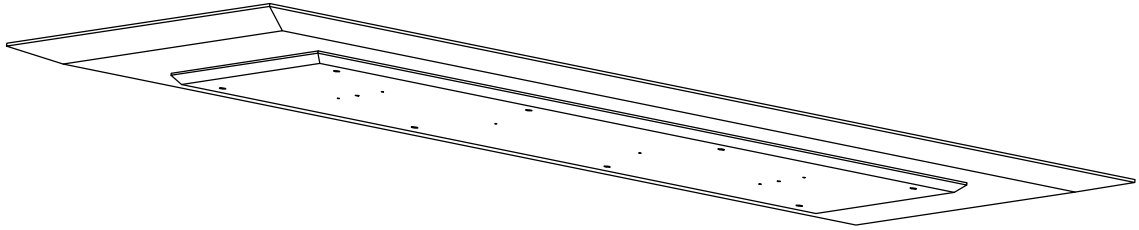

PARTS

A

B

C

MODLOFT®

1810 NE 144 ST • NORTH MIAMI, FL • 33181
MODLOFT.COM

GREENWICH DINING TABLE

Unscrew the inset from the table top, the screws are needed further in the process.

A

08x30 mm

02

B

4,5x50 mm

06

A

08x30 mm