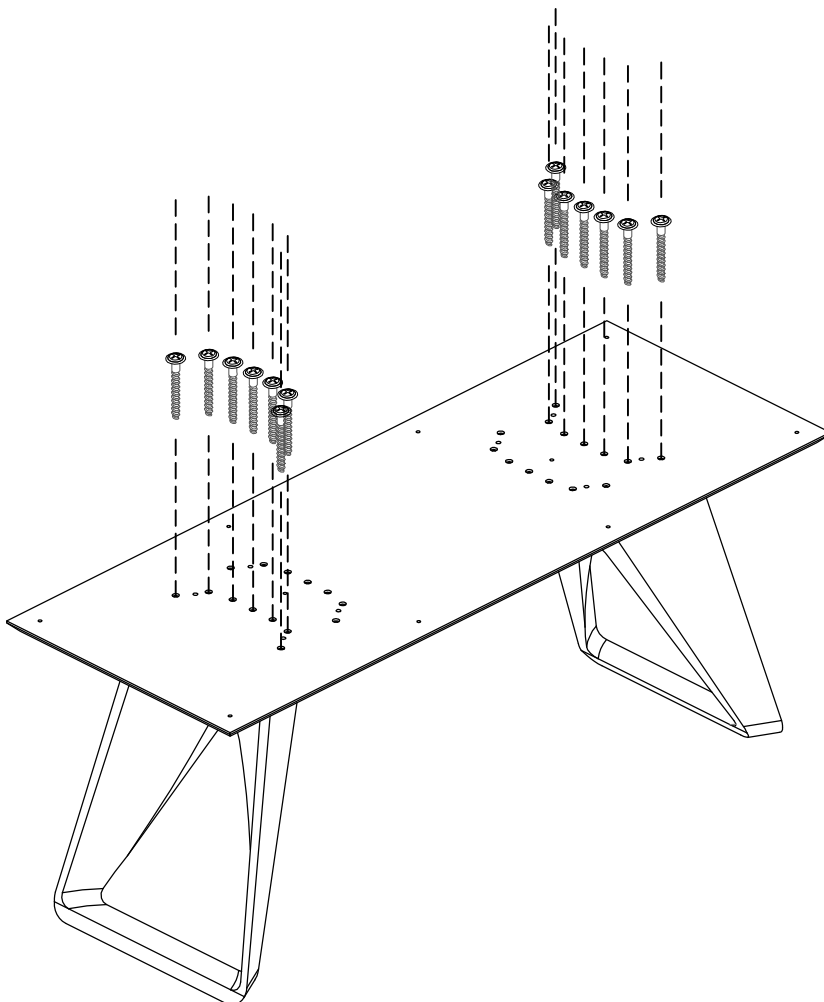

# PARTS

A

B

C

**MODLOFT**®

1810 NE 144 ST • NORTH MIAMI, FL • 33181  
MODLOFT.COM

# PRESTON DINING TABLE

Unscrew the inset from the table top, the screws are needed further in the process.

A

  
08x30 mm

04

B

  
07x90 mm

14

**A**

08x30 mm

02

**C**

1/4x40 mm

08