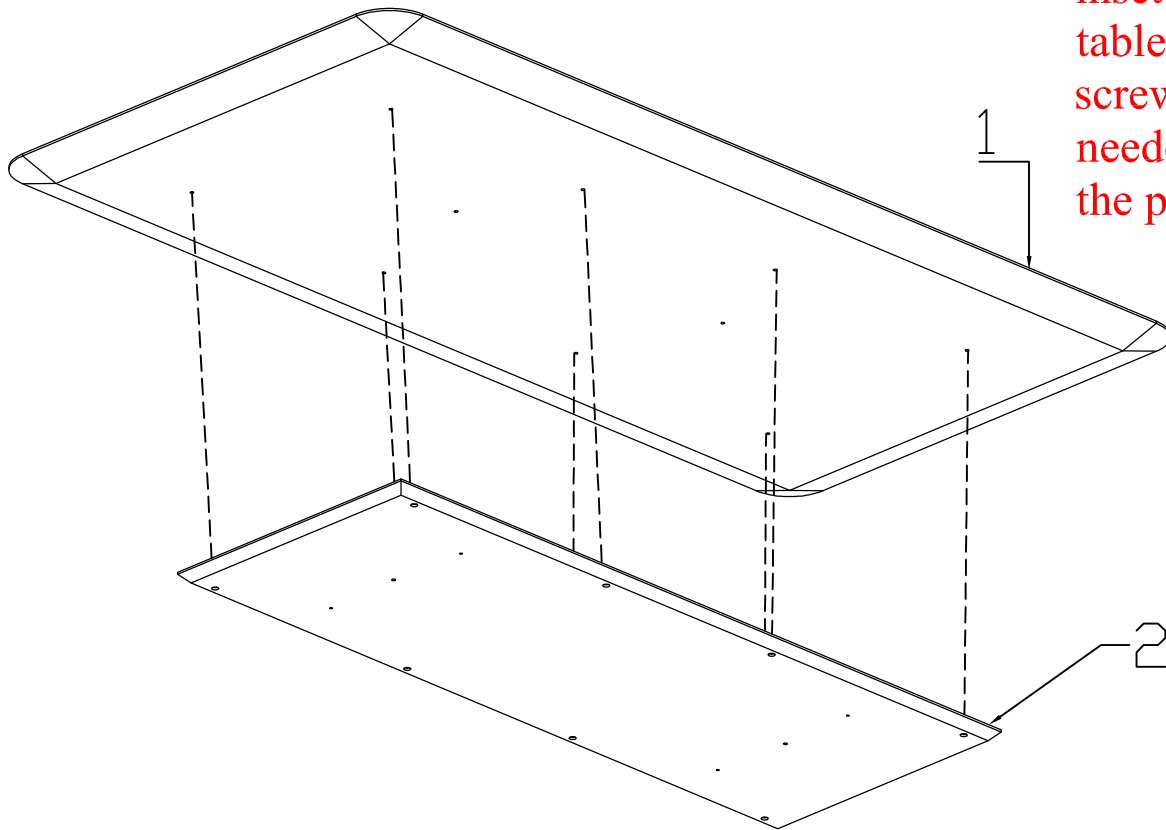

# PARTS

A

B

C

**MODLOFT**®

1810 NE 144 ST • NORTH MIAMI, FL • 33181  
MODLOFT.COM

# PRESTON DINING TABLE

Unscrew the inset from the table top, the screws are needed further in the process.

A

  
08x30 mm

04

B

  
07x90 mm

14

**A**

08x30 mm

02

**C**

1/4x40 mm

08