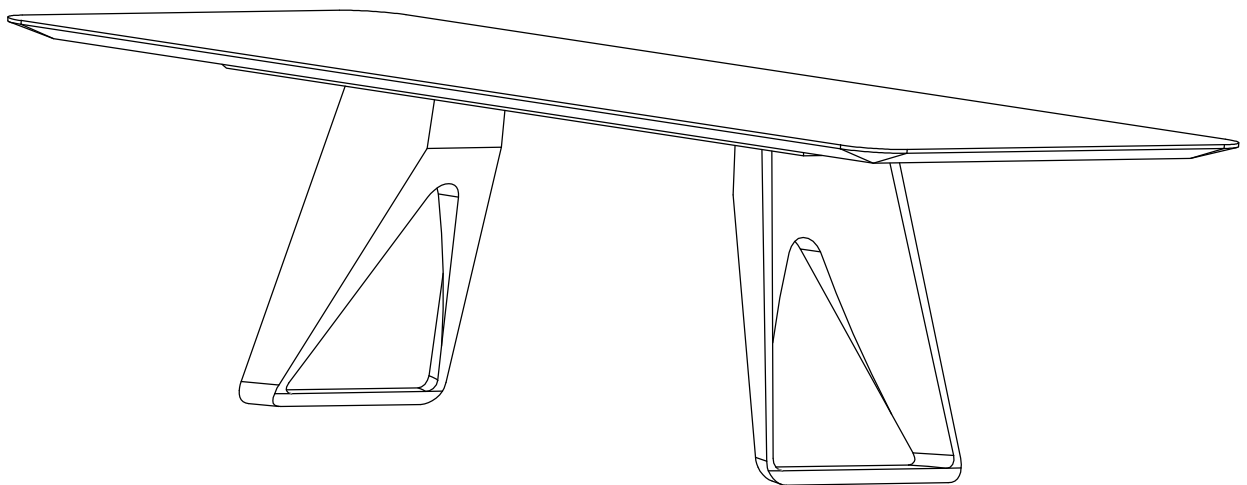

# PARTS

A

B

C

**MODLOFT**®

1810 NE 144 ST • NORTH MIAMI, FL • 33181  
MODLOFT.COM

# PRESTON DINING TABLE

Unscrew the inset from the table top, the screws are needed further in the process.

A

  
08x30 mm

04

B

  
07x90 mm

14

**A**

08x30 mm

02

**C**

1/4x40 mm

08