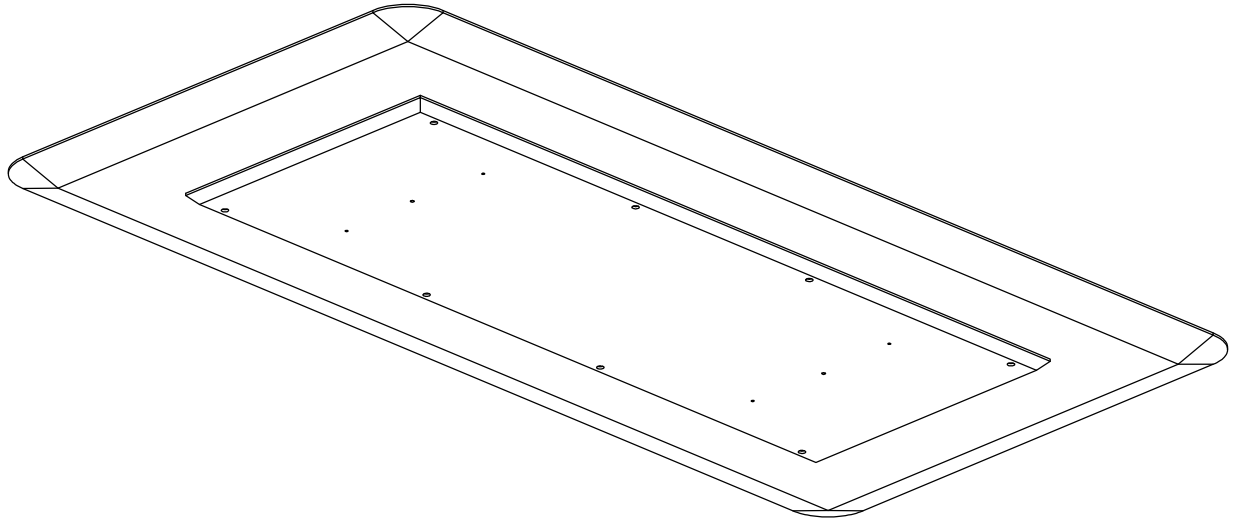

# PARTS

A

B

C

**MODLOFT**®

1810 NE 144 ST • NORTH MIAMI, FL • 33181  
MODLOFT.COM

# PRESTON DINING TABLE

Unscrew the inset from the table top, the screws are needed further in the process.

A

  
08x30 mm

04

B

  
07x90 mm

14

**A**

08x30 mm

02

**C**

1/4x40 mm

08