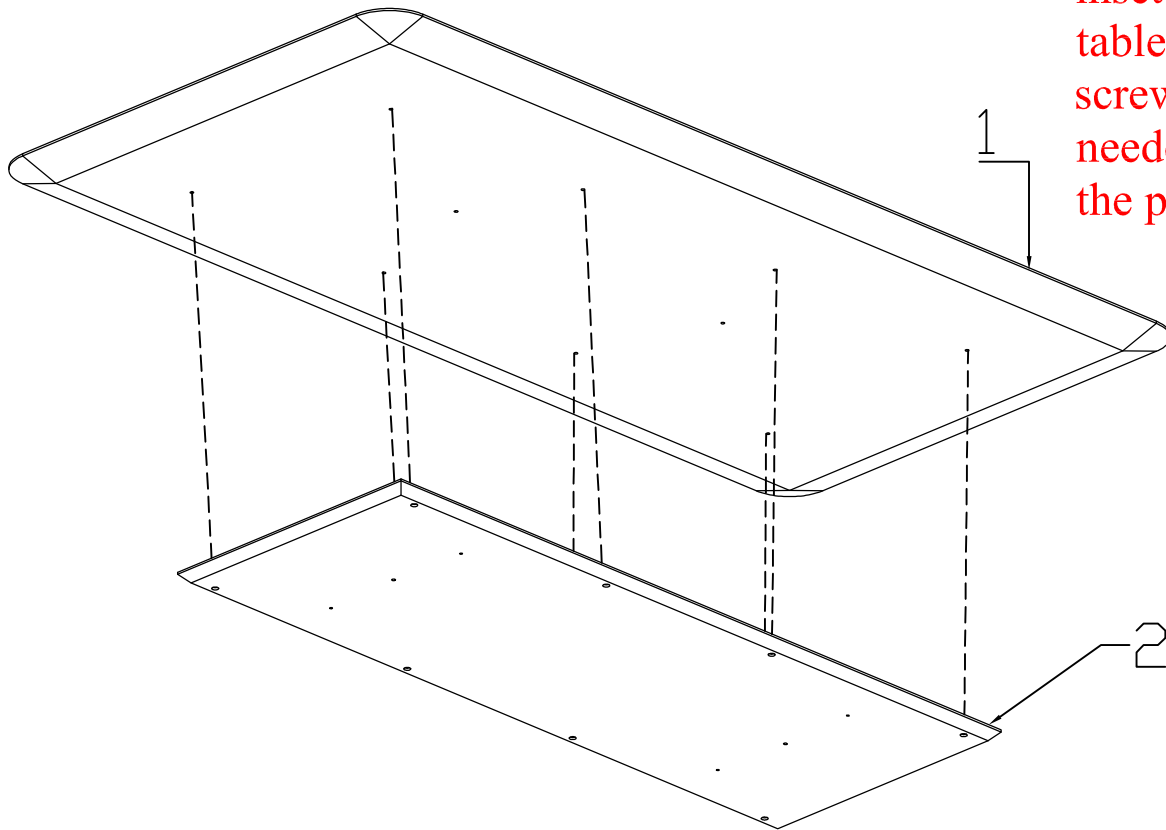

PARTS

A

08x30 mm

B

4,5x50 mm

C

1/4x40 mm

MODLOFT®

1810 NE 144 ST • NORTH MIAMI, FL • 33181
MODLOFT.COM

CAMDEN DINING TABLE

Unscrew the inset from the table top, the screws are needed further in the process.

A

08x30 mm

02

B

4,5x50 mm

04

A

08x30 mm

02

C

1/4x40 mm

08