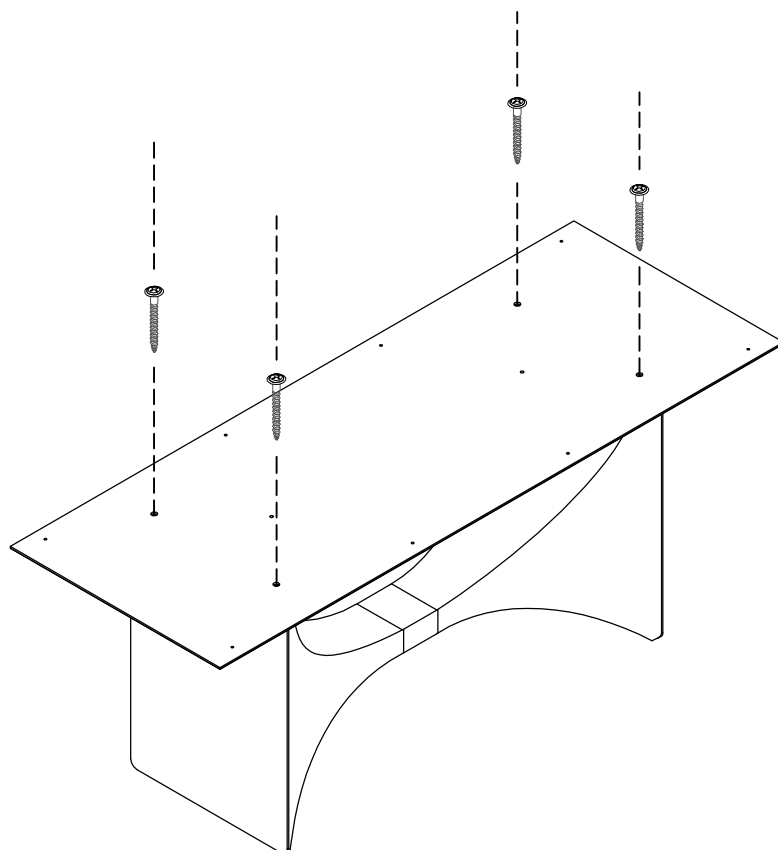

PARTS

A

08x30 mm

B

4,5x50 mm

C

1/4x40 mm

MODLOFT®

1810 NE 144 ST • NORTH MIAMI, FL • 33181
MODLOFT.COM

CAMDEN DINING TABLE

Unscrew the inset from the table top, the screws are needed further in the process.

A

08x30 mm

02

B

4,5x50 mm

04

A

08x30 mm

02

C

1/4x40 mm

08