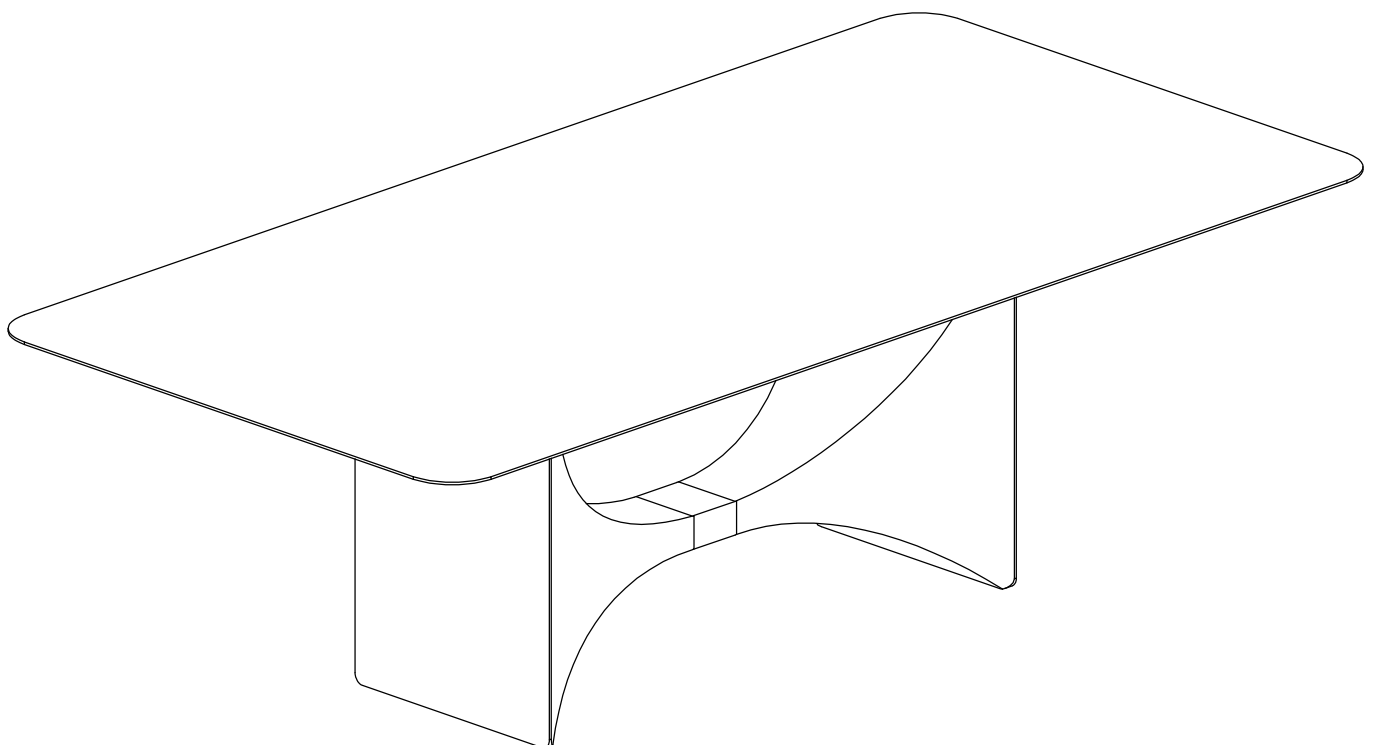

PARTS

A

08x30 mm

B

4,5x50 mm

C

1/4x40 mm

MODLOFT®

1810 NE 144 ST • NORTH MIAMI, FL • 33181
MODLOFT.COM

CAMDEN DINING TABLE

Unscrew the inset from the table top, the screws are needed further in the process.

A

08x30 mm

02

B

4,5x50 mm

04

A

08x30 mm

02

C

1/4x40 mm

08