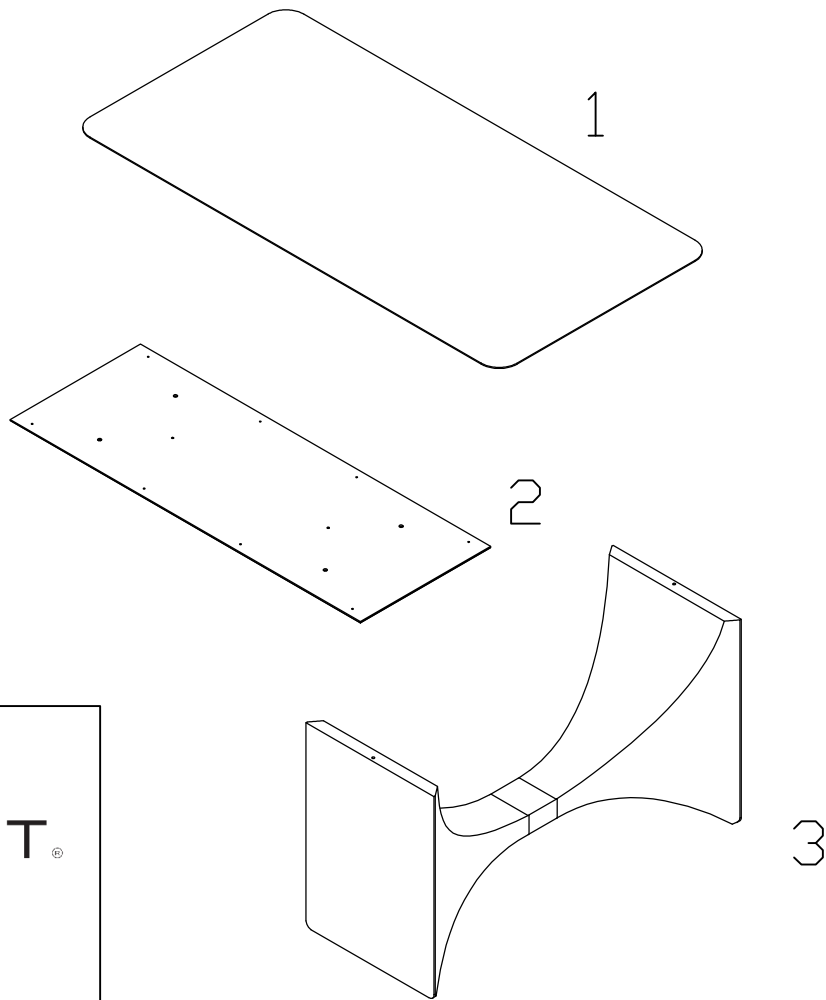

PARTS

A

08x30 mm

B

4,5x50 mm

C

1/4x40 mm

MODLOFT®

1810 NE 144 ST • NORTH MIAMI, FL • 33181
MODLOFT.COM

CAMDEN DINING TABLE

Unscrew the inset from the table top, the screws are needed further in the process.

A

08x30 mm

02

B

4,5x50 mm

04

A

08x30 mm

02

C

1/4x40 mm

08