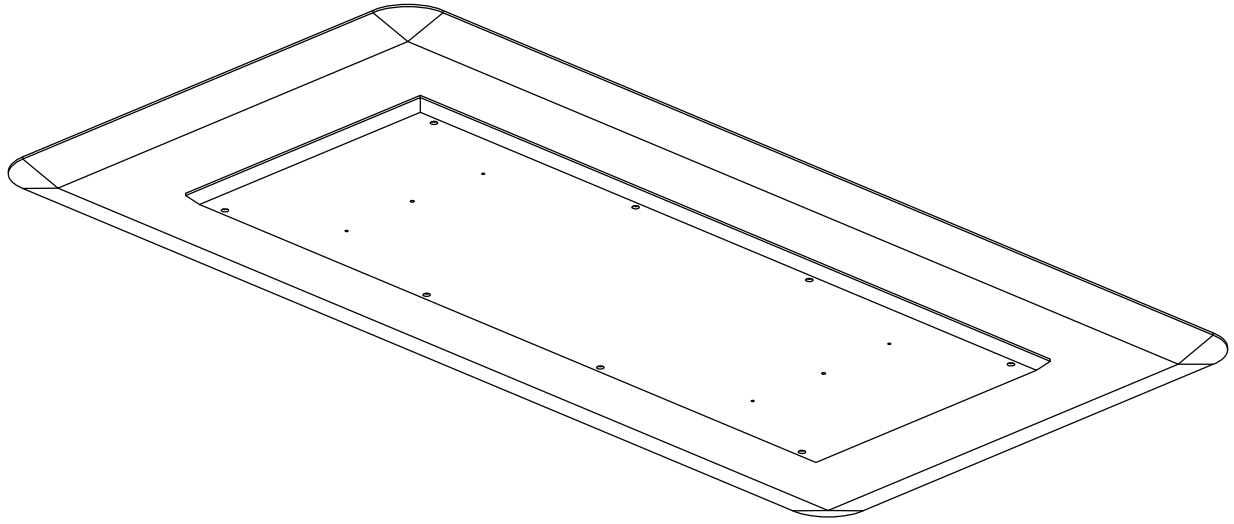

PARTS

A

08x30 mm

B

4,5x50 mm

C

1/4x40 mm

MODLOFT®

1810 NE 144 ST • NORTH MIAMI, FL • 33181
MODLOFT.COM

CAMDEN DINING TABLE

Unscrew the inset from the table top, the screws are needed further in the process.

A

08x30 mm

02

B

4,5x50 mm

04

A

08x30 mm

02

C

1/4x40 mm

08