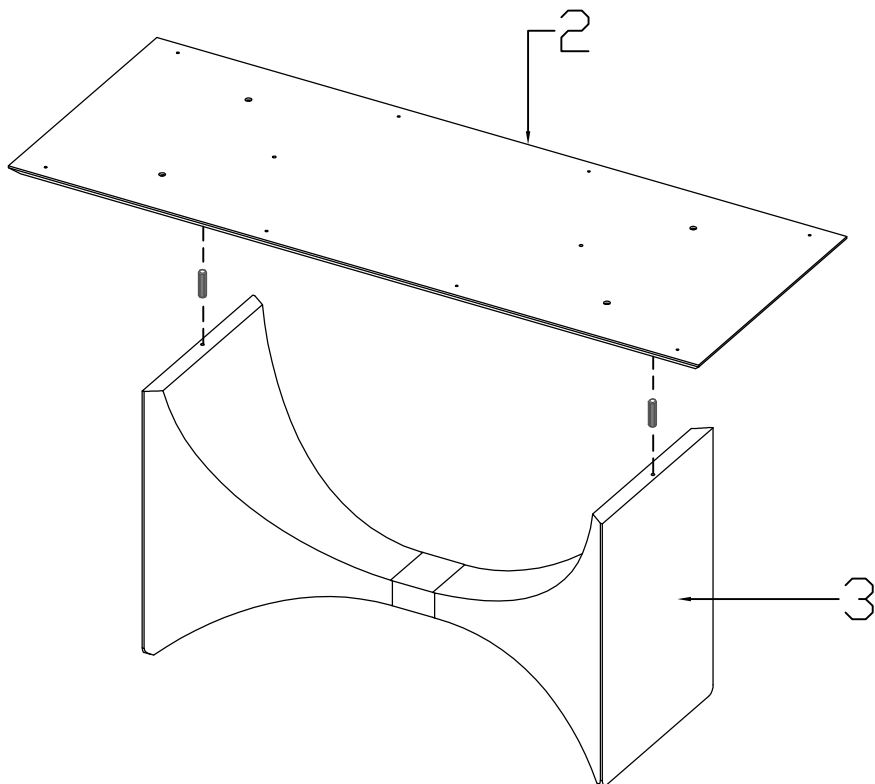

PARTS

A

08x30 mm

B

4,5x50 mm

C

1/4x40 mm

MODLOFT®

1810 NE 144 ST • NORTH MIAMI, FL • 33181
MODLOFT.COM

CAMDEN DINING TABLE

Unscrew the inset from the table top, the screws are needed further in the process.

A

08x30 mm

02

B

4,5x50 mm

04

A

08x30 mm

02

C

1/4x40 mm

08