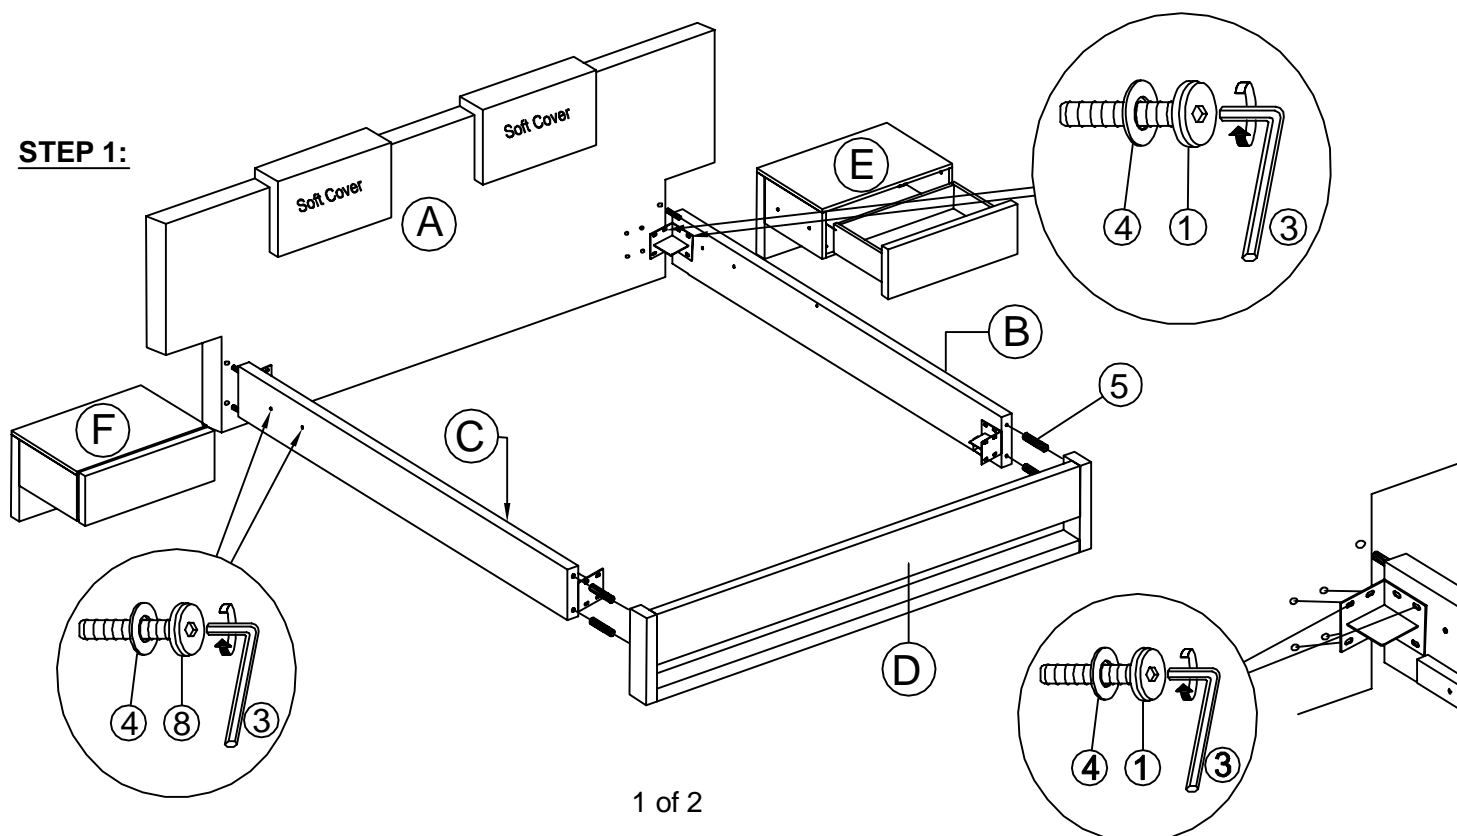

Assembly Instructions

MONROE BED

PARTS LIST

A x 1	B x 1	C x 1	D x 1
E x 1	F x 1	G x 1	H x 2

HARDWARES LIST

1 Allen Bolts M8 x 25 x 36	2 x 4	3 x 2 Allen Wrench M5 x 65	4 x 40 Flat Washers M8 x 19	5 x 8 Wood Dowels Ø12*40mm
6 Bracket x 4	7 Screws x 6	8 Allen Bolts M8 x 65 x 4	9 x 4	10 x 1

STEP 1: