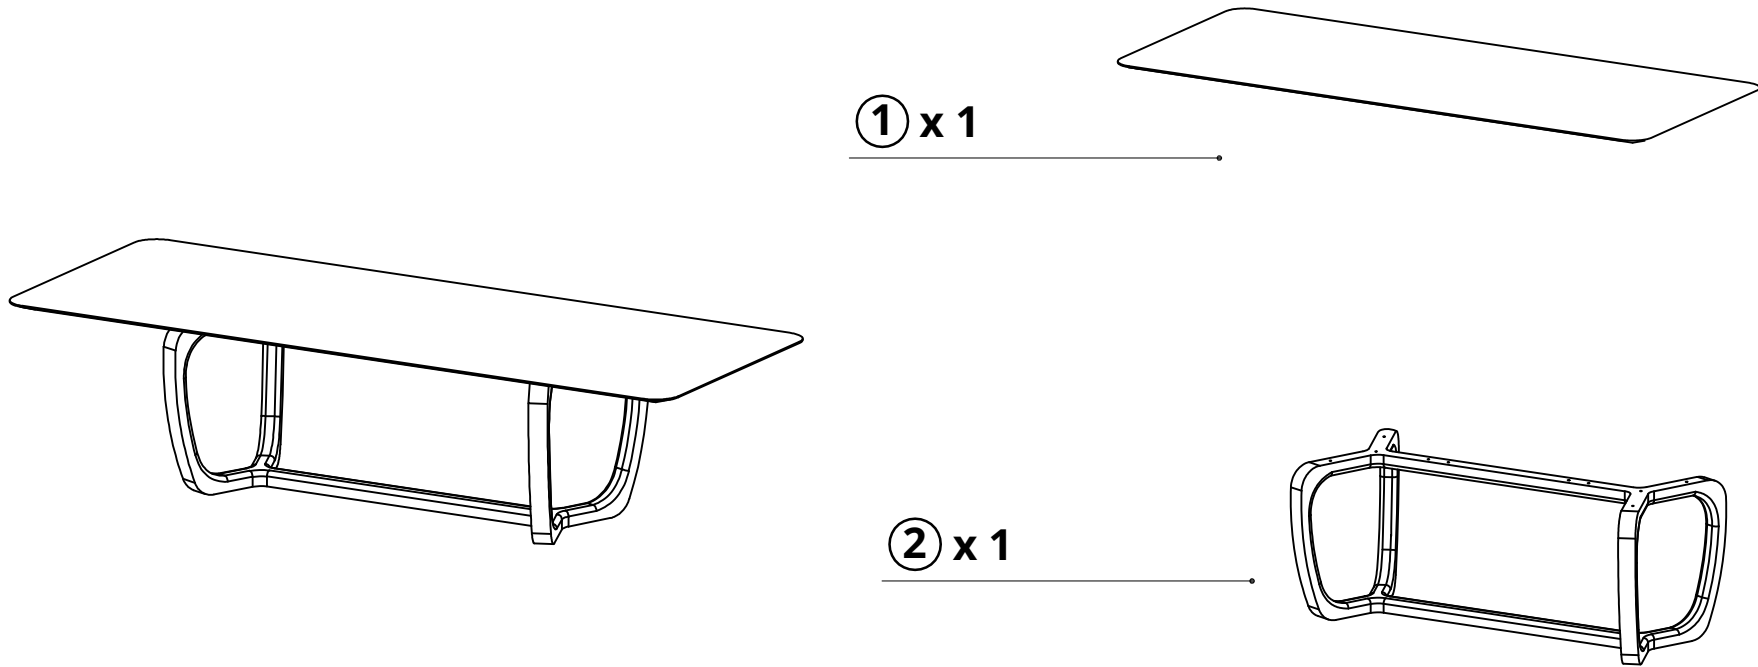

LISSON

MODLOFT

ASSEMBLY INSTRUCTION

LISSON MEJ10064

PARTS

HARDWARE		TOOL	
			
08 X 30	1/4 X 40		
Ⓐ x 2	Ⓑ x 8	Ⓒ x 1	Ⓓ x 1

ASSEMBLY INSTRUCTION

LISSON MEJ10064