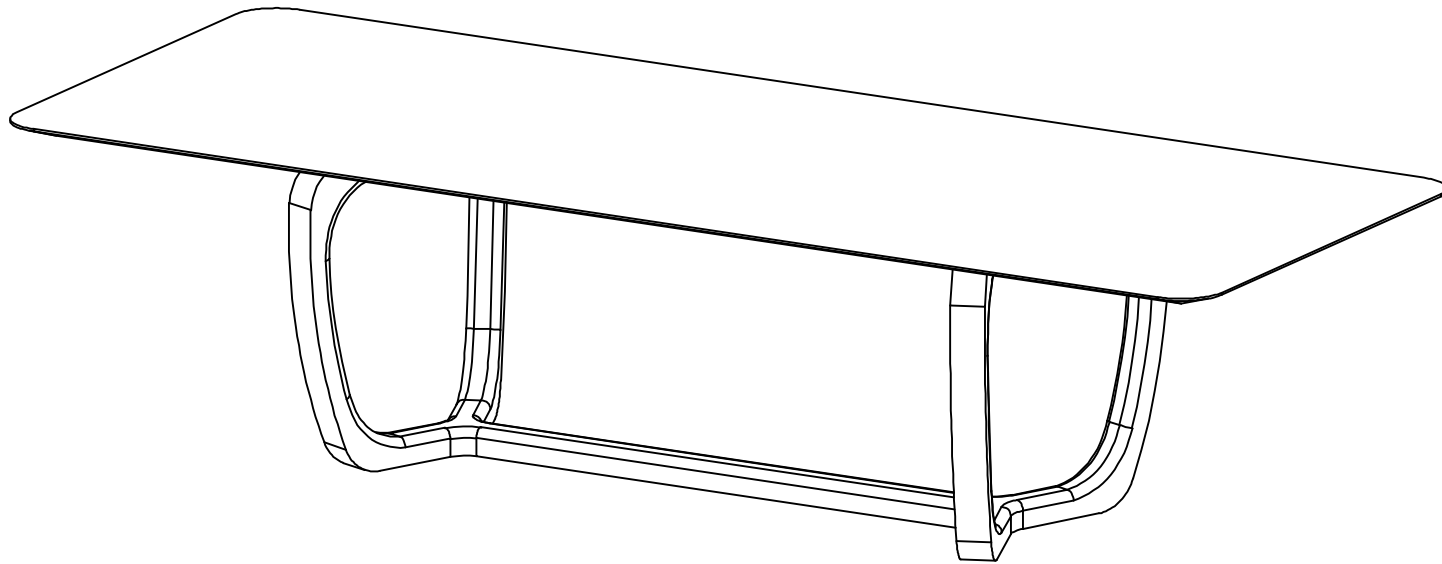

LISSON

MODLOFT

ASSEMBLY INSTRUCTION

LISSON MEJ10064

PARTS

HARDWARE		TOOL	
			
08 X 30	1/4 X 40		
Ⓐ x 2	Ⓑ x 8	Ⓒ x 1	Ⓓ x 1

ASSEMBLY INSTRUCTION

LISSON MEJ10064