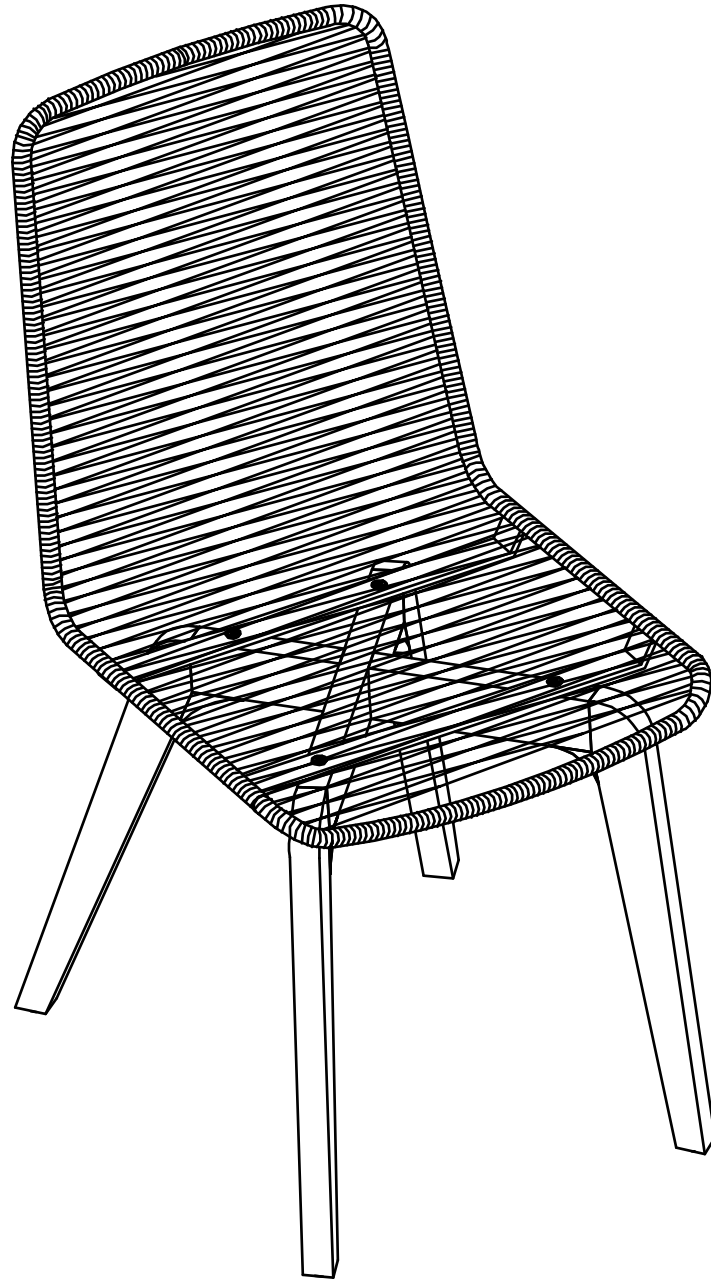

LACED

MODLOFT

ASSEMBLY INSTRUCTION

LACED DE-PAN-CWL

PARTS

① x 1

② x 1

HARDWARE	TOOL
 <p>M6x20 mm</p> <p>Ⓐ x 4</p>	 <p>Ⓑ x 1</p>

ASSEMBLY INSTRUCTION

LACED DE-PAN-CWL