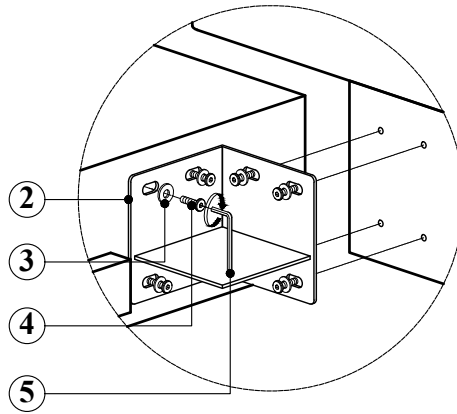

ASSEMBLY INSTRUCTIONS

WORTH BED

PARTS LIST

A	B	C L + R	D	E	F L + R
					
1 pc	1 pc	2 pcs	1 pc	2 pcs	2 pcs

HARDWARES LIST

1	2	3	4	5	6	7	8
Wood Dowels Ø12x50	Bracket	Flat Washers	Allen Bolts M8x25	Allen Wrenh M5x65			
					4 pcs	4 pcs	1 pc
4 pcs	4 pcs	32 pcs	32 pcs	1 pc	4 pcs	4 pcs	1 pc

STEP 1

STEP 2

STEP 3

Step 6

COMPLETE