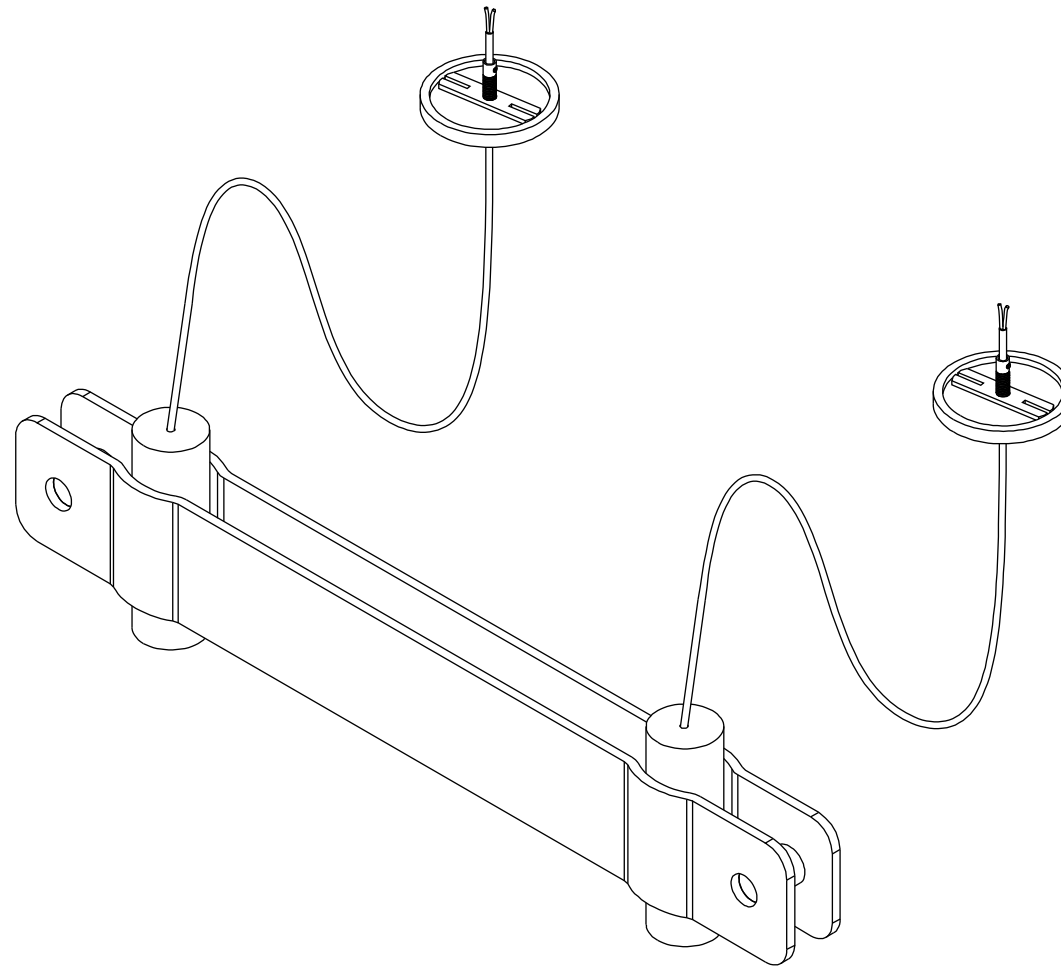

EBURY

MODLOFT

ASSEMBLY INSTRUCTION EBURY LAM10018

PARTS

① x 2

② x 2

③ x 2

④ x 2

INFORMATION

285 ml

2700 K

CABO: 1500 mm

LED BIVOL

ASSEMBLY INSTRUCTION

EBURY LAM10018

STEP 1

STEP 2

ASSEMBLY INSTRUCTION

EBURY LAM10018

ASSEMBLY INSTRUCTION

EBURY LAM10018