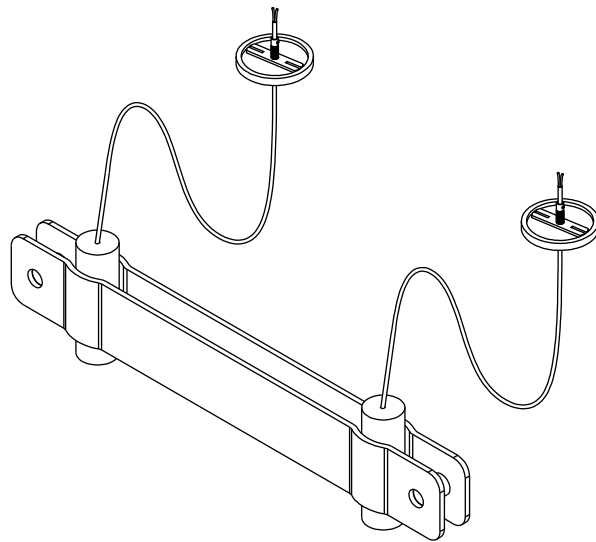

EBURY

MODLOFT

ASSEMBLY INSTRUCTION EBURY LAM10018

PARTS

① x 2

② x 2

③ x 2

④ x 2

INFORMATION

285 ml

2700 K

CABO: 1500 mm

LED BIVOL

ASSEMBLY INSTRUCTION

EBURY LAM10018

STEP 1

STEP 2

ASSEMBLY INSTRUCTION

EBURY LAM10018

ASSEMBLY INSTRUCTION

EBURY LAM10018