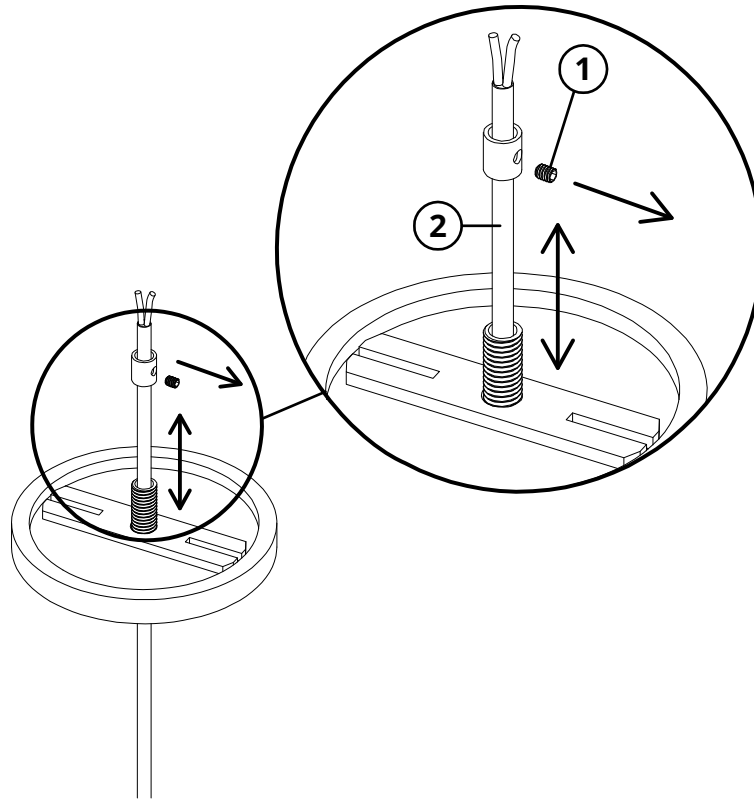

EBURY

MODLOFT

ASSEMBLY INSTRUCTION EBURY LAM10018

PARTS

① x 2

② x 2

③ x 2

④ x 2

INFORMATION

285 ml

2700 K

CABO: 1500 mm

LED BIVOL

ASSEMBLY INSTRUCTION

EBURY LAM10018

STEP 1

STEP 2

ASSEMBLY INSTRUCTION

EBURY LAM10018

ASSEMBLY INSTRUCTION

EBURY LAM10018