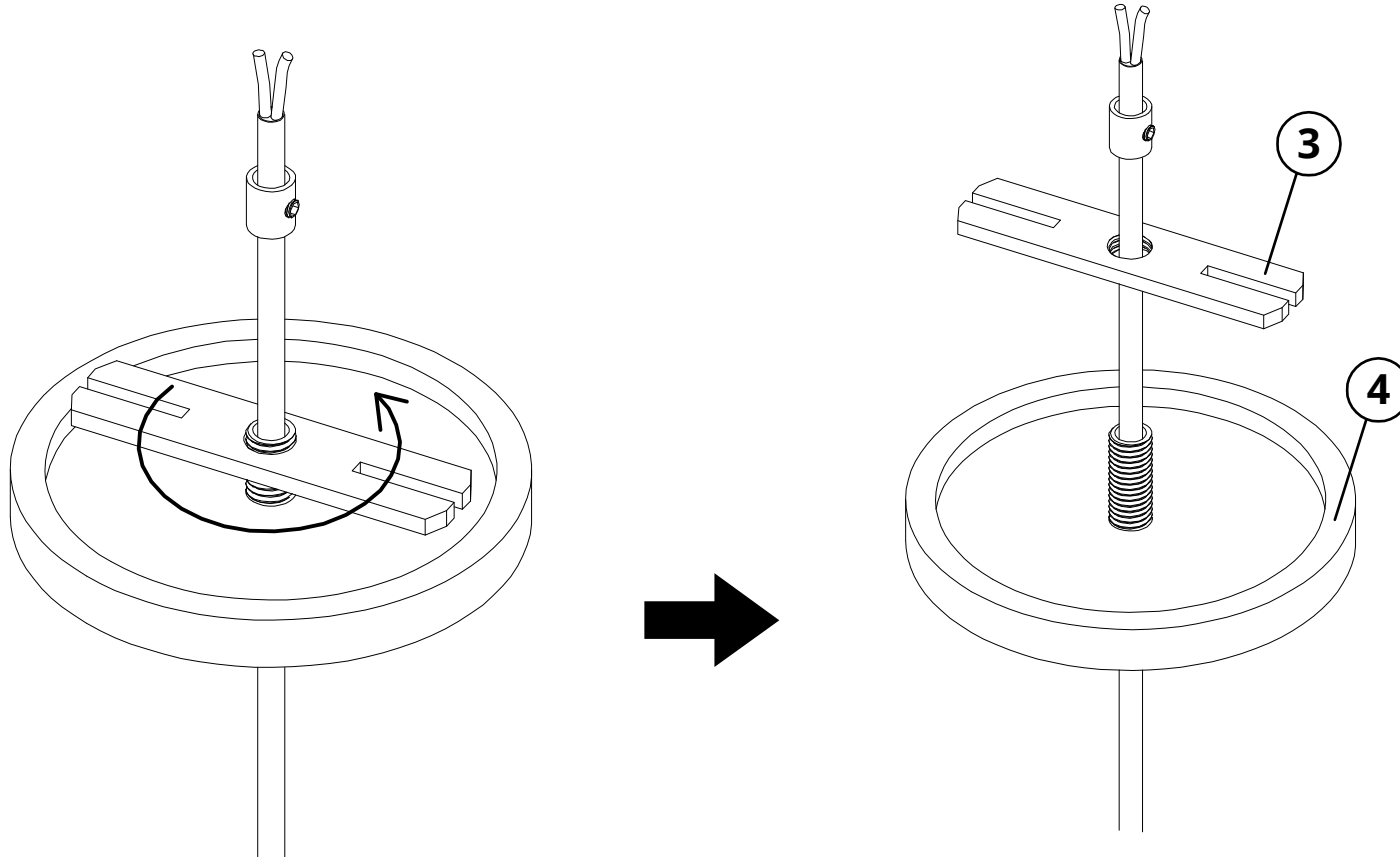

EBURY

MODLOFT

ASSEMBLY INSTRUCTION EBURY LAM10018

PARTS

① x 2

② x 2

③ x 2

④ x 2

INFORMATION

285 ml

2700 K

CABO: 1500 mm

LED BIVOL

ASSEMBLY INSTRUCTION

EBURY LAM10018

STEP 1

STEP 2

ASSEMBLY INSTRUCTION

EBURY LAM10018

ASSEMBLY INSTRUCTION

EBURY LAM10018