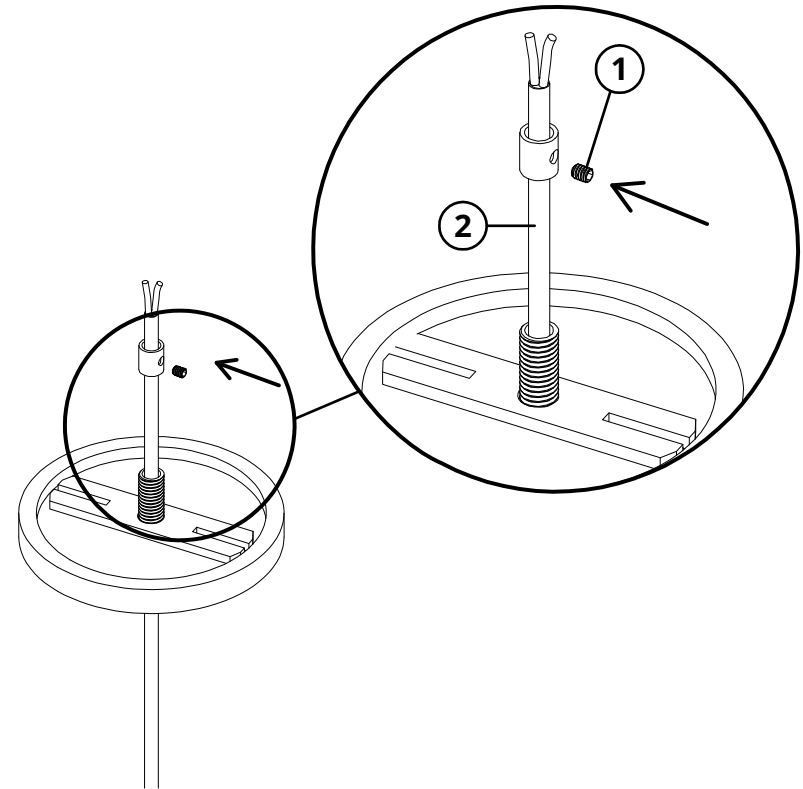

EBURY

MODLOFT

ASSEMBLY INSTRUCTION EBURY LAM10018

PARTS

① x 2

② x 2

③ x 2

④ x 2

INFORMATION

285 ml

2700 K

CABO: 1500 mm

LED BIVOL

ASSEMBLY INSTRUCTION

EBURY LAM10018

STEP 1

STEP 2

ASSEMBLY INSTRUCTION

EBURY LAM10018

ASSEMBLY INSTRUCTION

EBURY LAM10018