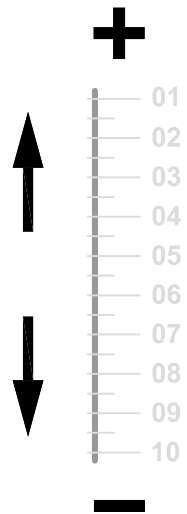

ASSEMBLY INSTRUCTION

EBURY LAM10018

STEP 2