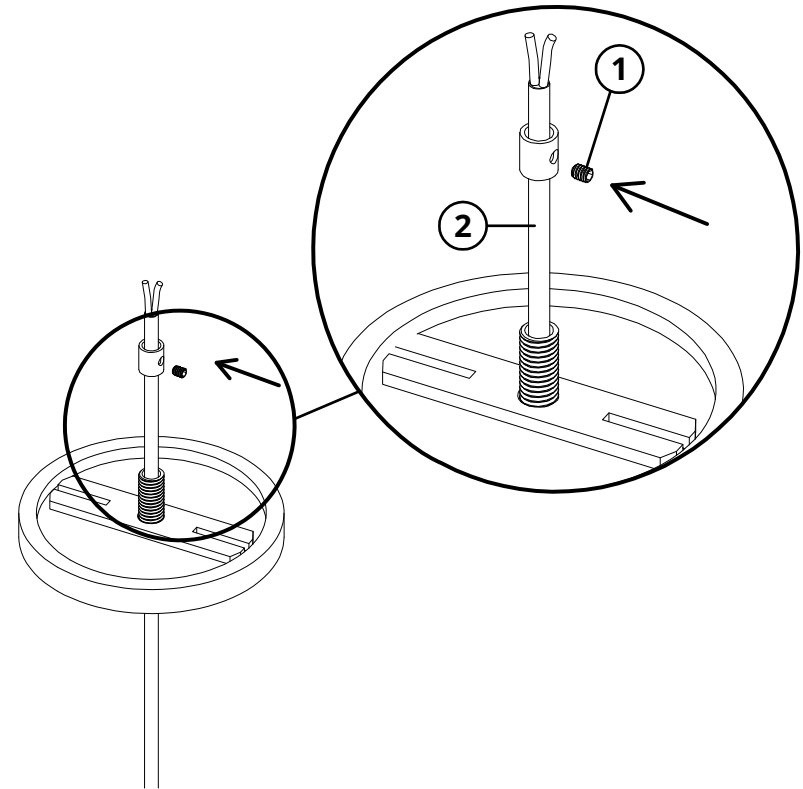

DOVER

MODLOFT

ASSEMBLY INSTRUCTION DOVER LAM10015

PARTS

① x 1

② x 1

③ x 1

④ x 1

INFORMATION

280 ml

3000 K

CABO: 1500 mm

LED BIVOL

ASSEMBLY INSTRUCTION DOVER LAM10015

STEP 1

STEP 2

ASSEMBLY INSTRUCTION DOVER LAM10015

ASSEMBLY INSTRUCTION DOVER LAM10015