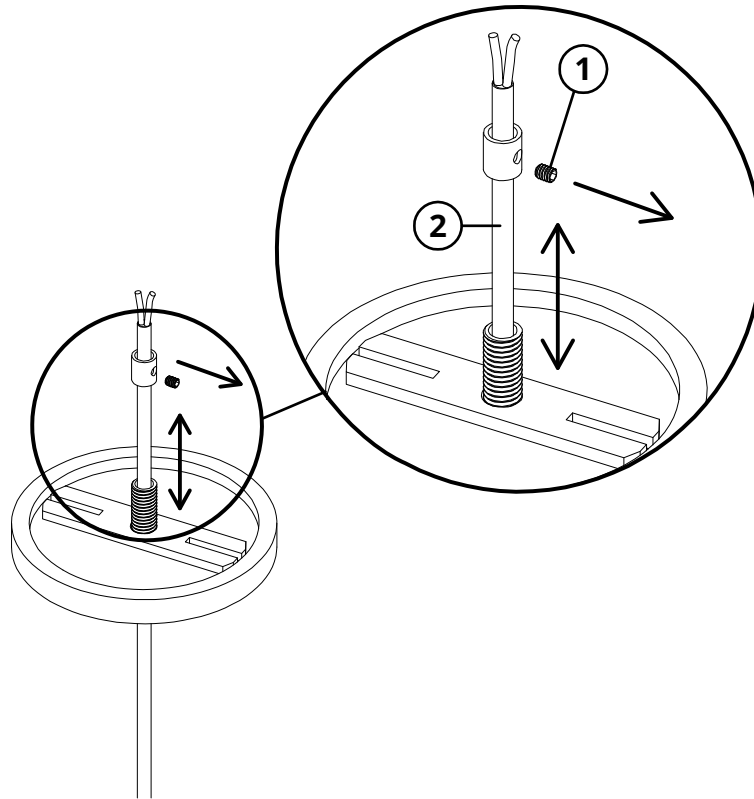

DOVER

MODLOFT

ASSEMBLY INSTRUCTION DOVER LAM10015

PARTS

① x 1

② x 1

③ x 1

④ x 1

INFORMATION

280 ml

3000 K

CABO: 1500 mm

LED BIVOL

ASSEMBLY INSTRUCTION DOVER LAM10015

STEP 1

STEP 2

ASSEMBLY INSTRUCTION DOVER LAM10015

ASSEMBLY INSTRUCTION DOVER LAM10015