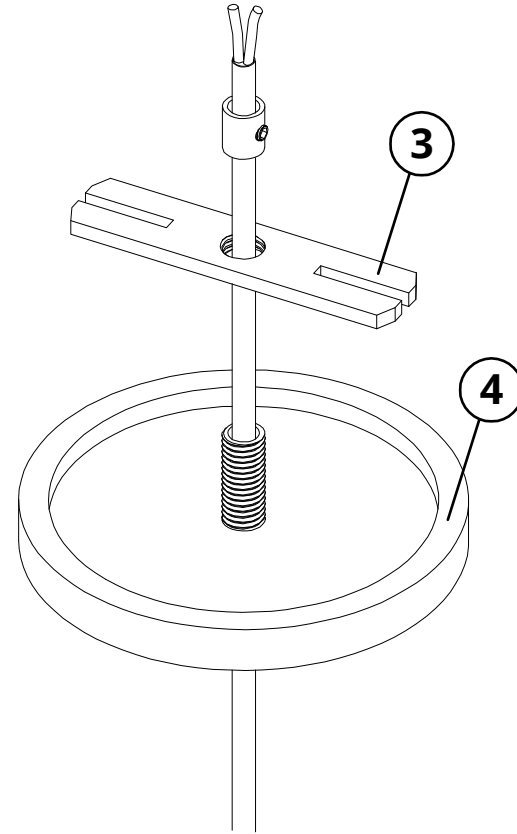

DOVER

MODLOFT

ASSEMBLY INSTRUCTION DOVER LAM10015

PARTS

① x 1

② x 1

③ x 1

④ x 1

INFORMATION

280 ml

3000 K

CABO: 1500 mm

LED BIVOL

ASSEMBLY INSTRUCTION DOVER LAM10015

STEP 1

STEP 2

ASSEMBLY INSTRUCTION DOVER LAM10015

ASSEMBLY INSTRUCTION DOVER LAM10015