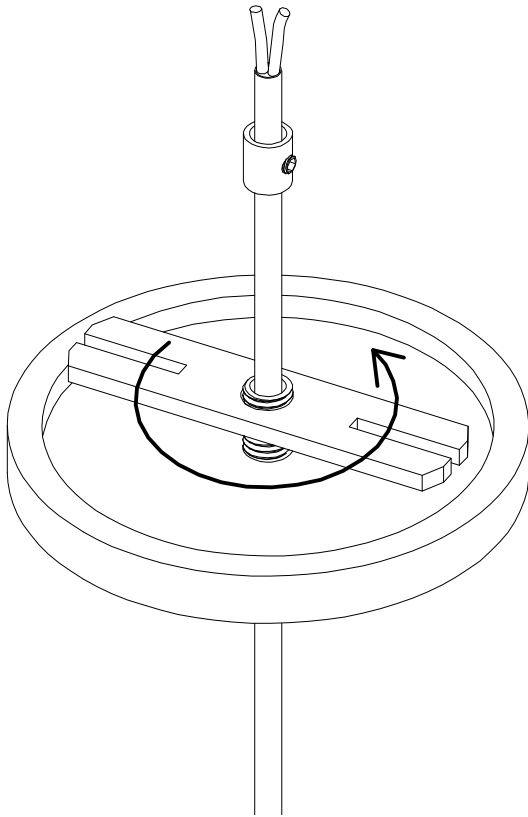

DOVER

MODLOFT

ASSEMBLY INSTRUCTION DOVER LAM10015

PARTS

① x 1

② x 1

③ x 1

④ x 1

INFORMATION

280 ml

3000 K

CABO: 1500 mm

LED BIVOL

ASSEMBLY INSTRUCTION DOVER LAM10015

STEP 1

STEP 2

ASSEMBLY INSTRUCTION DOVER LAM10015

ASSEMBLY INSTRUCTION DOVER LAM10015