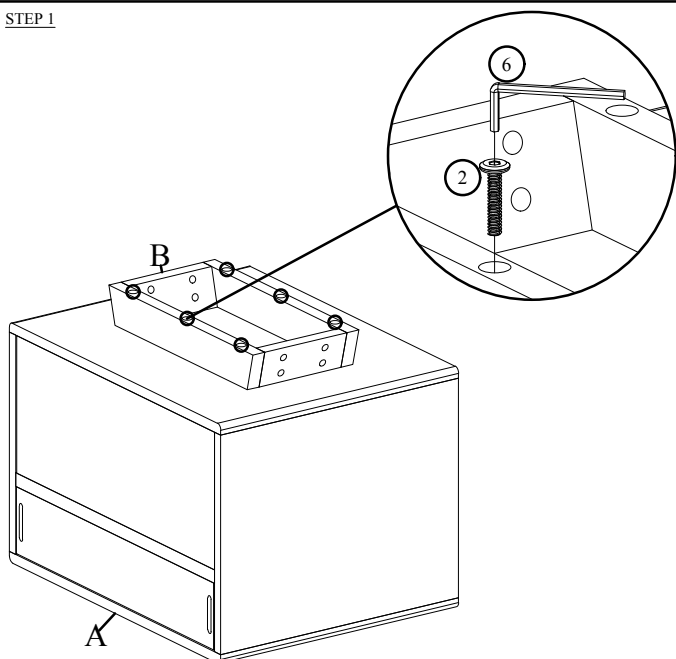

HARU NIGHTSTAND

L508 x W400 x H507mm

ASSEMBLY INSTRUCTIONS

HARDWARE FOR WOODEN

No.	Hardware	Q.ty
1	Bolt M8x35 	8
2	Bolt M6x30 	6
3	Washer Ø8xØ12 	8
4	Washer Ø8xØ16 	8
5	Screw round head M4 	3
6	Key K4 	1

20 MIN

A x 1

B x 1

C x 2

D x 1

USE LEG

STEP 1

STEP 2

HARU NIGHTSTAND

L508 x W400 x H507mm

ASSEMBLY INSTRUCTIONS

WALL MOUNT

STEP 1

FINISHED

Page 2/2