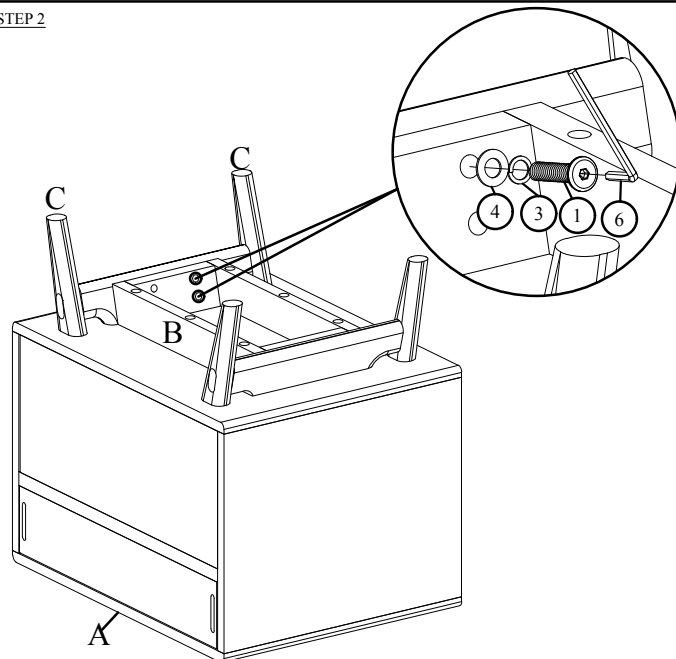

A x 1

B x 1

C x 2

D x 1

USE LEG

STEP 1

STEP 2

HARU NIGHTSTAND

L508 x W400 x H507mm

ASSEMBLY INSTRUCTIONS

WALL MOUNT

STEP 1

FINISHED

Page 2/2