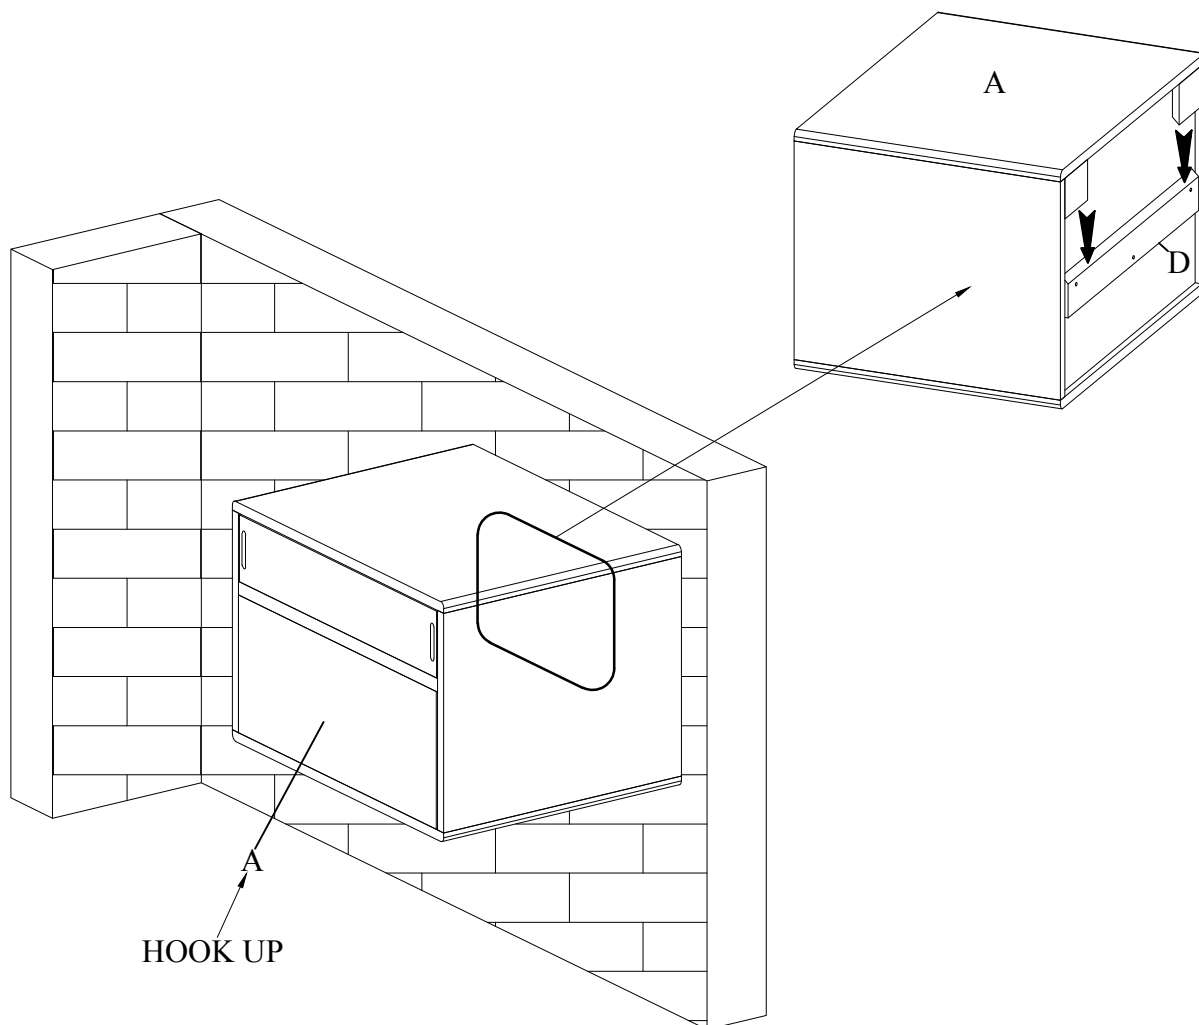

A x 1

B x 1

C x 2

D x 1

USE LEG

STEP 1

STEP 2

HARU NIGHTSTAND

L508 x W400 x H507mm

ASSEMBLY INSTRUCTIONS

WALL MOUNT

STEP 1

FINISHED

Page 2/2