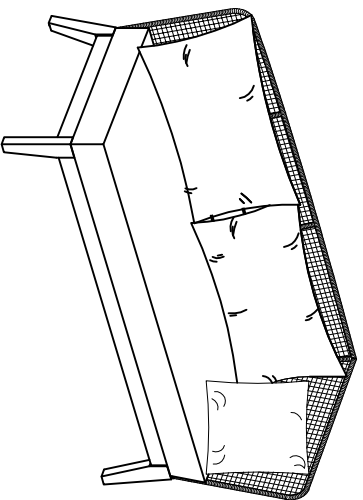

NETTA ONE ARM (LEFT FACING) SOFA

Assembly Instructions

Ax1

Bx1	Cx1	Dx1	Ex1

LIST OF HARDWARE

NO.	HARDWARE	QTY.
1	F-Bolt	08
2	S.S. Spring Washer	08
3	S.S. Washer	08
4	Allen key	01
5	Velcro	02

Note : please assemble the leg according to the numbers