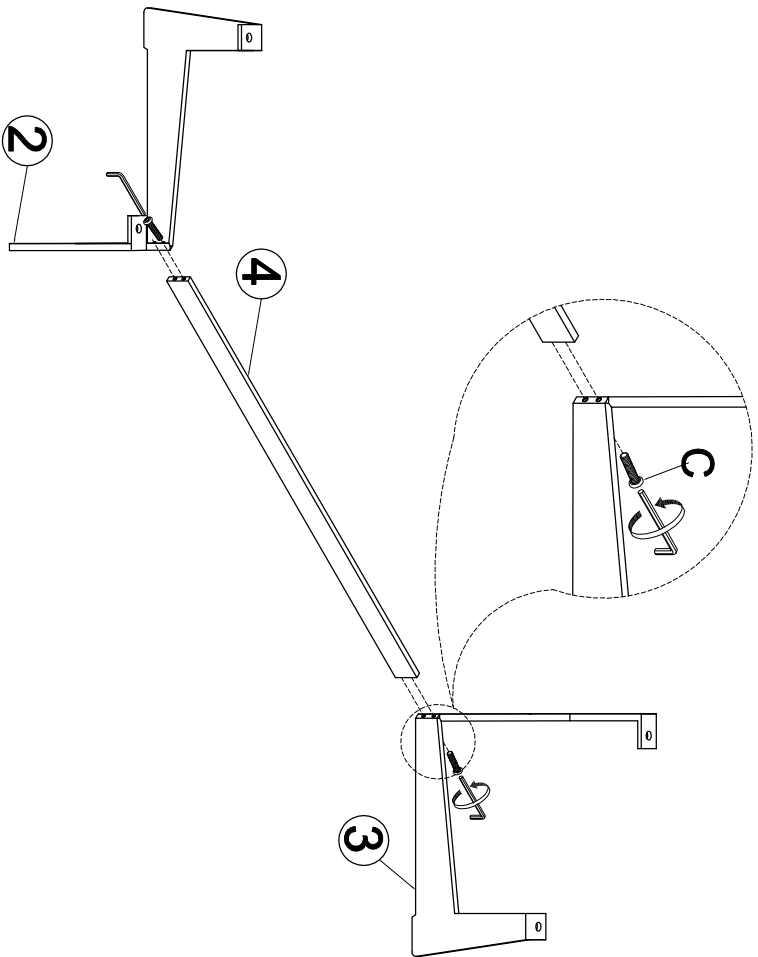

ASSEMBLY INSTRUCTION
BROOME - DOUBLE DRESSER

step 1

step 2

HARDWARE

(A) x 4

(M8 x 20)

(B) x 4

(M8 x 20)

(C) x 4

(M4 x 25)

Allen Key (M4 x 1)

Allen Key (M8 x 1)

TOOL NOT PROVIDED