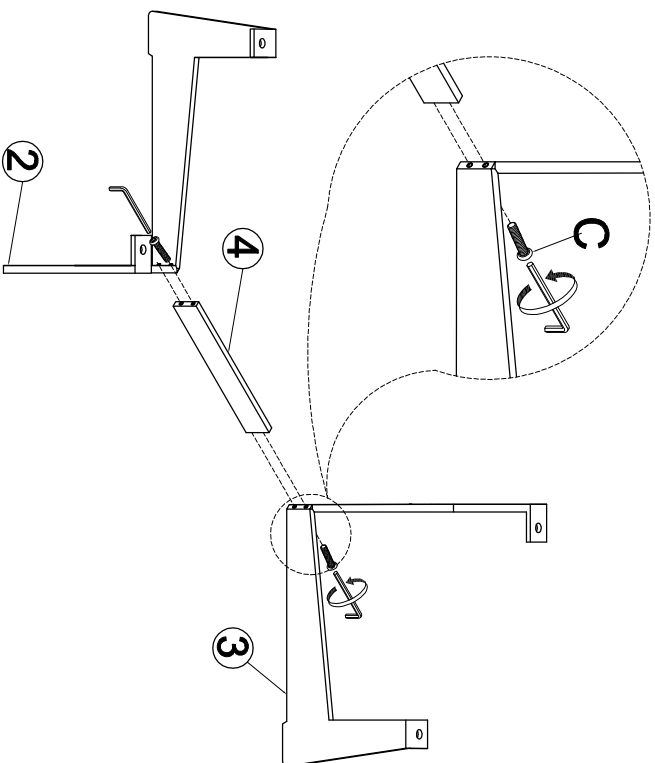

ASSEMBLY INSTRUCTION

BROOME - NIGHT STAND

HARDWARE

Allen Key (M4 x 1) Allen Key (M8 x 1)

Step 1

Step 2