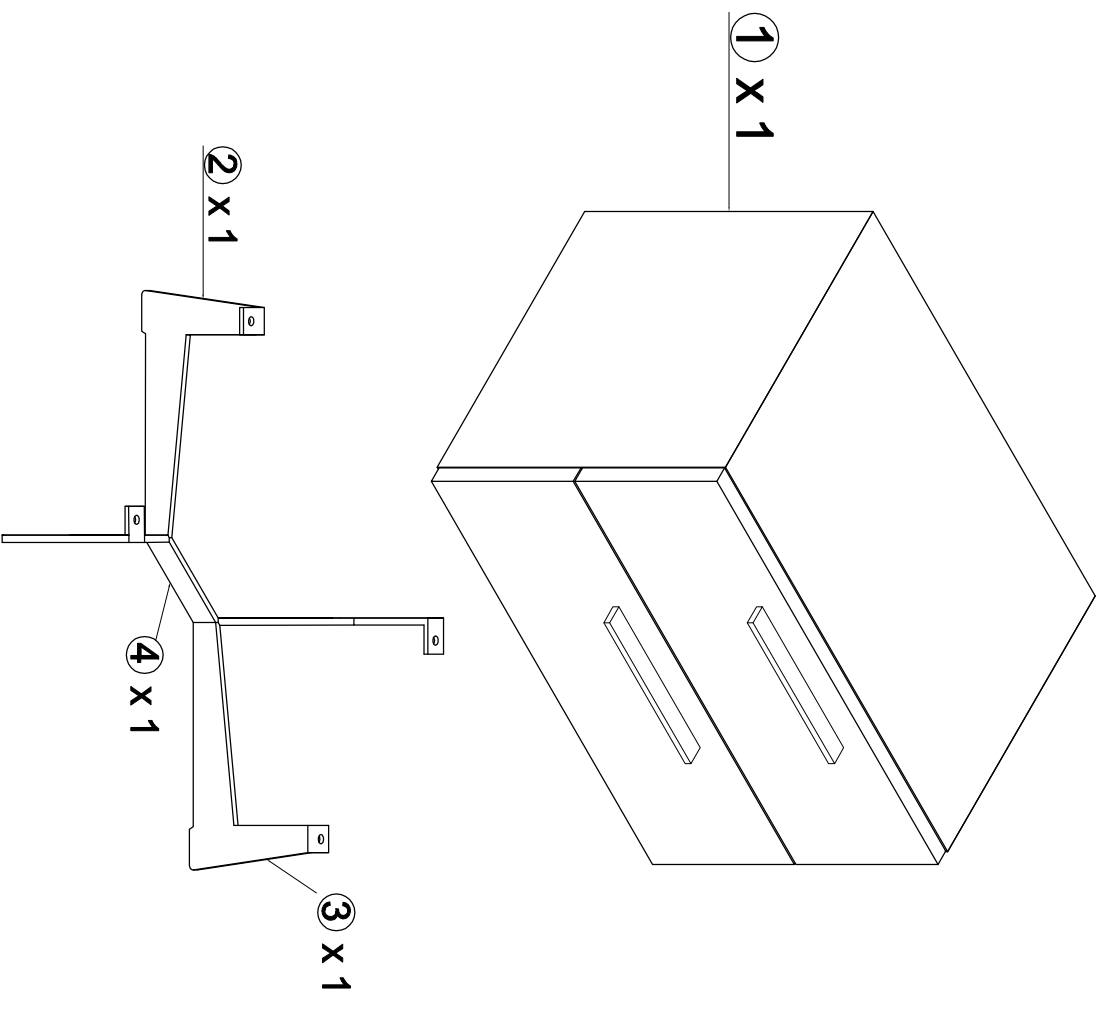

ASSEMBLY INSTRUCTION

BROOME - NIGHT STAND

HARDWARE

Allen Key (M4 x 1) Allen Key (M8 x 1)

Step 1

Step 2