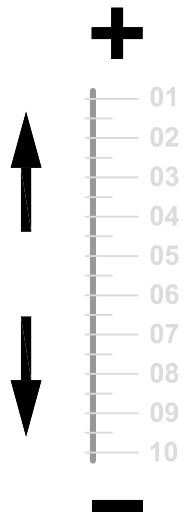

BELGRAVE

MODLOFT

ASSEMBLY INSTRUCTION BELGRAVE LAM10020

PARTS

INFORMATION

280 ml

3000 K

CABO: 1500 mm

LED BIVOL

ASSEMBLY INSTRUCTION BELGRAVE LAM10020

STEP 1

STEP 2

ASSEMBLY INSTRUCTION BELGRAVE LAM10020

ASSEMBLY INSTRUCTION BELGRAVE LAM10020