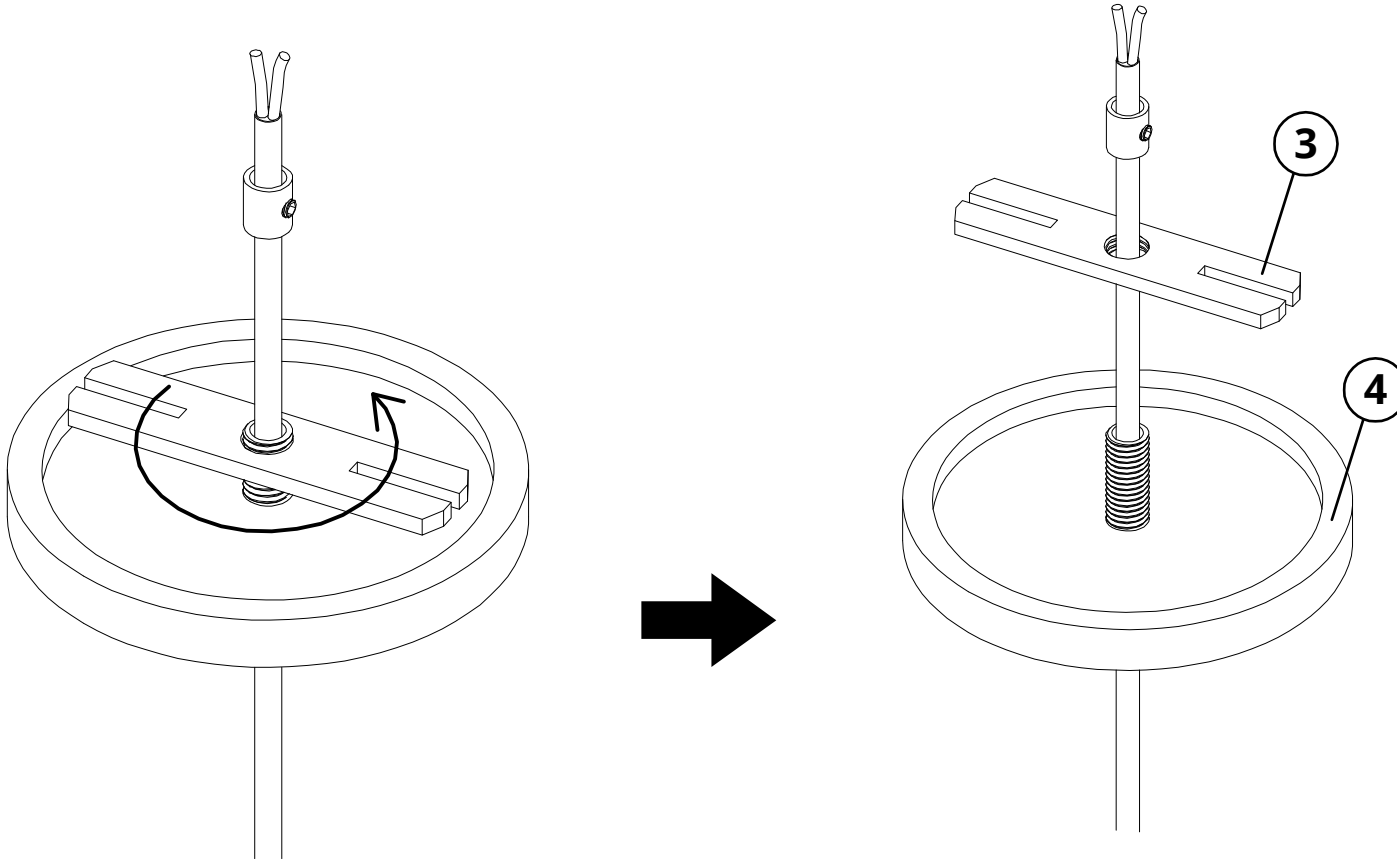

BELGRAVE

MODLOFT

ASSEMBLY INSTRUCTION BELGRAVE LAM10020

PARTS

INFORMATION

280 ml

3000 K

CABO: 1500 mm

LED BIVOL

ASSEMBLY INSTRUCTION BELGRAVE LAM10020

STEP 1

STEP 2

ASSEMBLY INSTRUCTION BELGRAVE LAM10020

ASSEMBLY INSTRUCTION BELGRAVE LAM10020