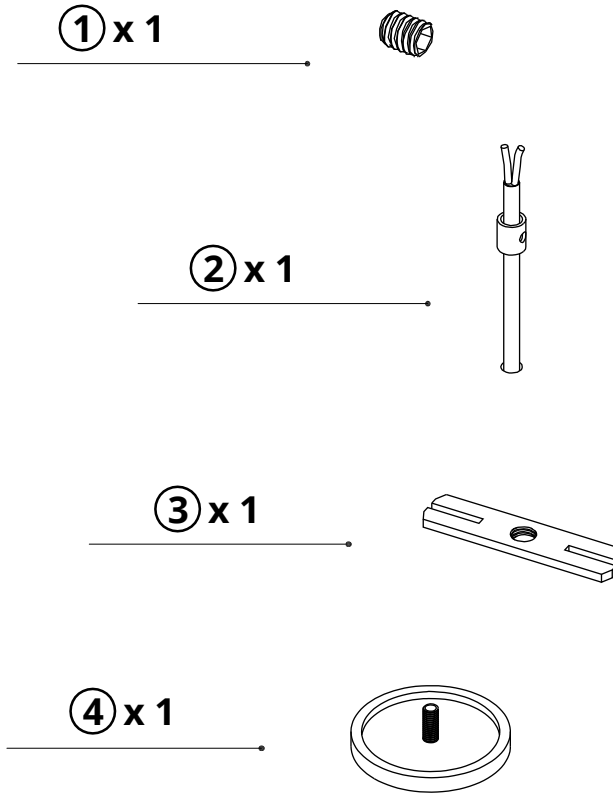

BELGRAVE

MODLOFT

ASSEMBLY INSTRUCTION BELGRAVE LAM10020

PARTS

INFORMATION

280 ml

3000 K

CABO: 1500 mm

LED BIVOL

ASSEMBLY INSTRUCTION BELGRAVE LAM10020

STEP 1

STEP 2

ASSEMBLY INSTRUCTION BELGRAVE LAM10020

ASSEMBLY INSTRUCTION BELGRAVE LAM10020