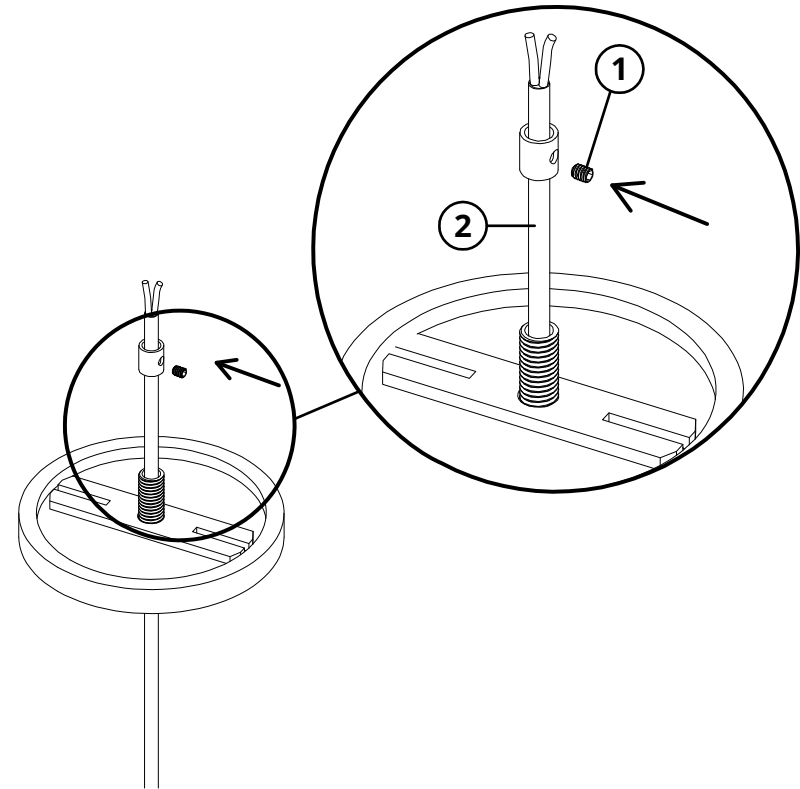

BELGRAVE

MODLOFT

ASSEMBLY INSTRUCTION BELGRAVE LAM10020

PARTS

INFORMATION

280 ml

3000 K

CABO: 1500 mm

LED BIVOL

ASSEMBLY INSTRUCTION BELGRAVE LAM10020

STEP 1

STEP 2

ASSEMBLY INSTRUCTION BELGRAVE LAM10020

ASSEMBLY INSTRUCTION BELGRAVE LAM10020