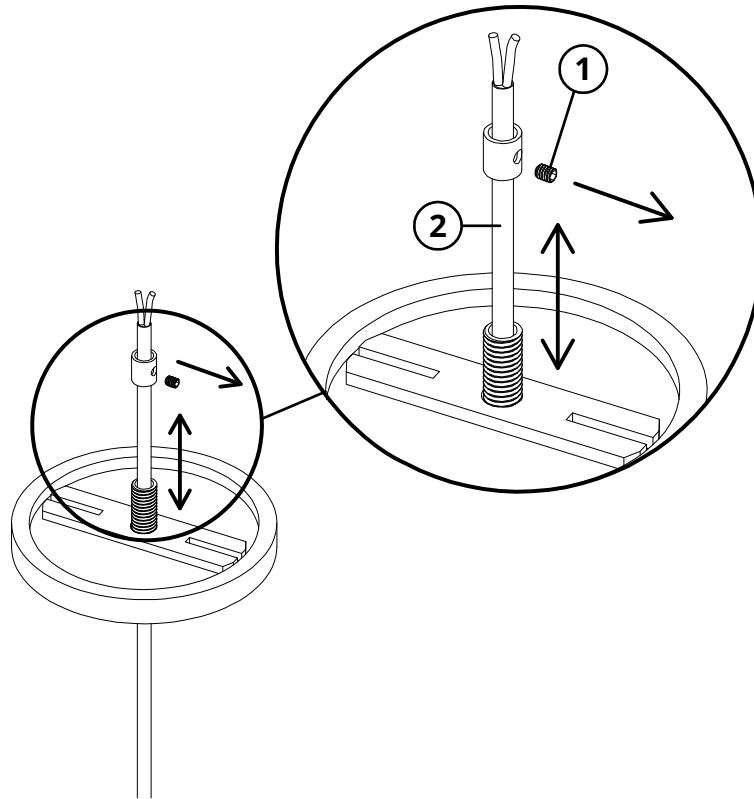

BELGRAVE

MODLOFT

ASSEMBLY INSTRUCTION BELGRAVE LAM10020

PARTS

INFORMATION

280 ml

3000 K

CABO: 1500 mm

LED BIVOL

ASSEMBLY INSTRUCTION BELGRAVE LAM10020

STEP 1

STEP 2

ASSEMBLY INSTRUCTION BELGRAVE LAM10020

ASSEMBLY INSTRUCTION BELGRAVE LAM10020