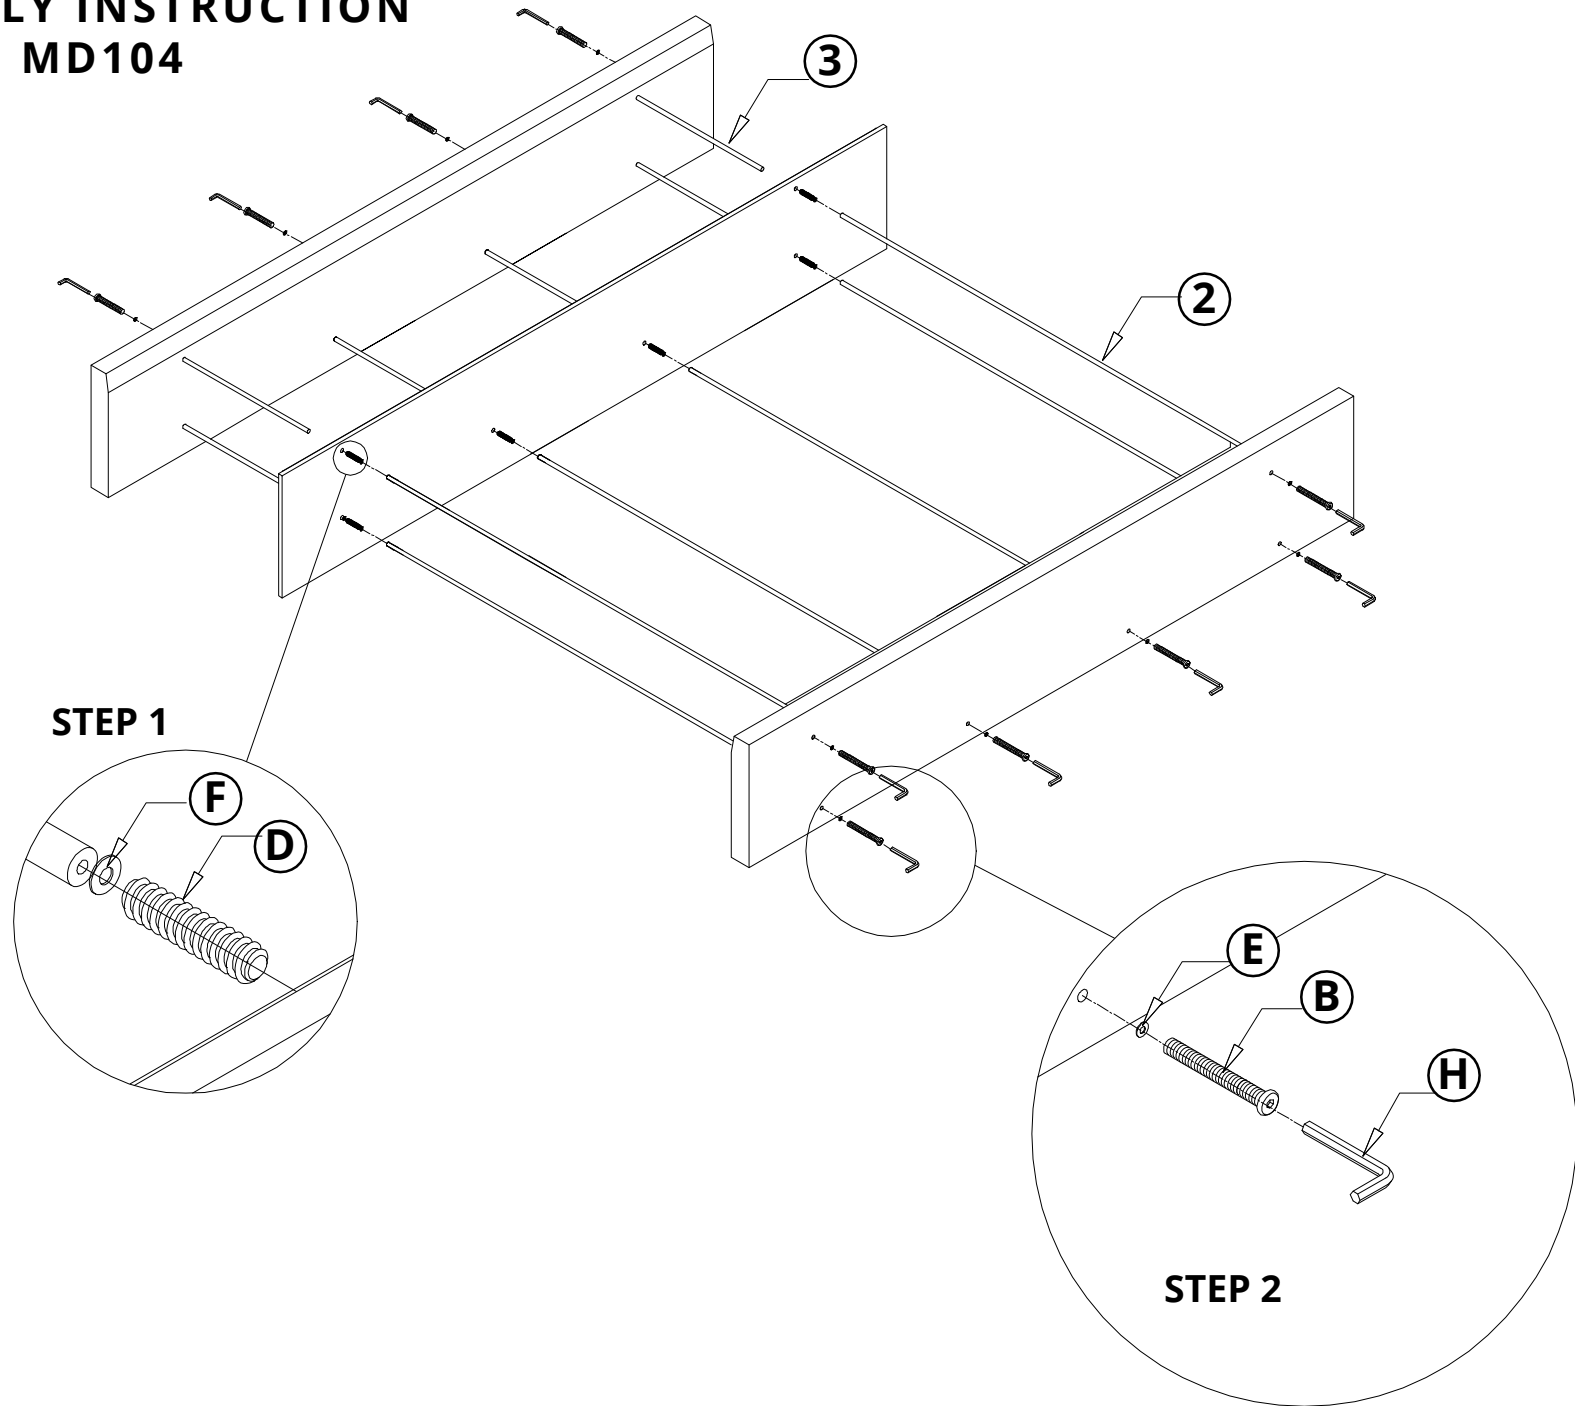

ASSEMBLY INSTRUCTION BAYARD MD104