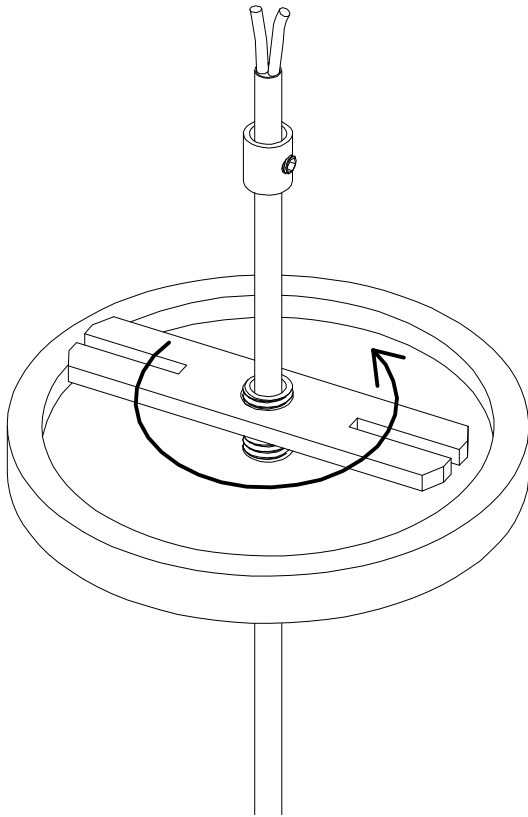

ARUNDEL

MODLOFT

ASSEMBLY INSTRUCTION

LAM10016

PARTS

① x 1 

② x 1 

③ x 1 

④ x 1 

INFORMATION

185 ml

2700 K

CABO: 1500 mm

LED BIVOL

ASSEMBLY INSTRUCTION

LAM10016

STEP 1

STEP 2

ASSEMBLY INSTRUCTION

LAM10016

ASSEMBLY INSTRUCTION

LAM10016