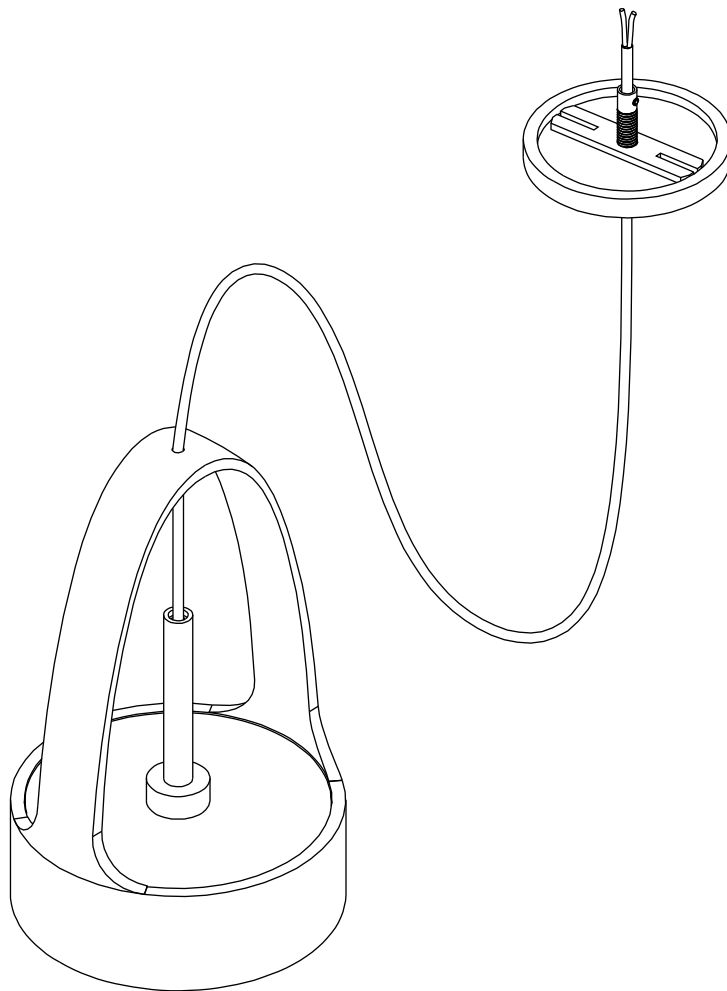

ARUNDEL

MODLOFT

ASSEMBLY INSTRUCTION

LAM10016

PARTS

① x 1 

② x 1 

③ x 1 

④ x 1 

INFORMATION

185 ml

2700 K

CABO: 1500 mm

LED BIVOL

ASSEMBLY INSTRUCTION

LAM10016