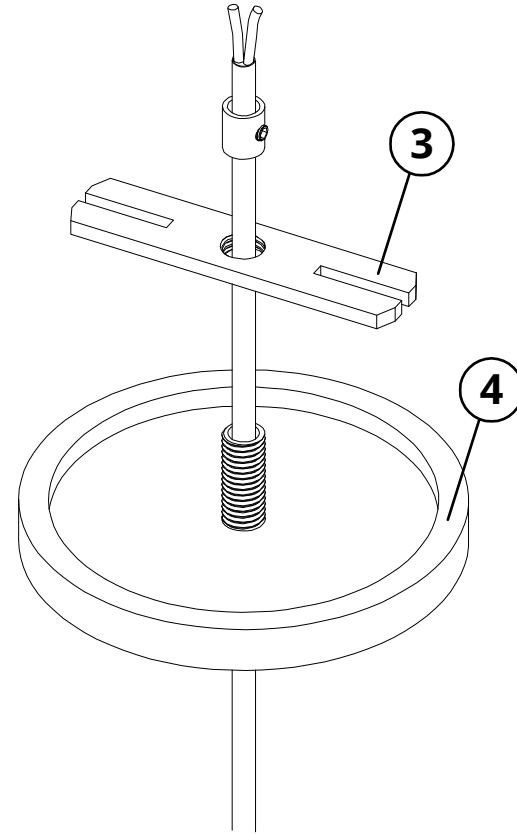

④ x 1 

INFORMATION

185 ml

2700 K

CABO: 1500 mm

LED BIVOL

ASSEMBLY INSTRUCTION

LAM10016

STEP 1

STEP 2

ASSEMBLY INSTRUCTION

LAM10016

ASSEMBLY INSTRUCTION

LAM10016