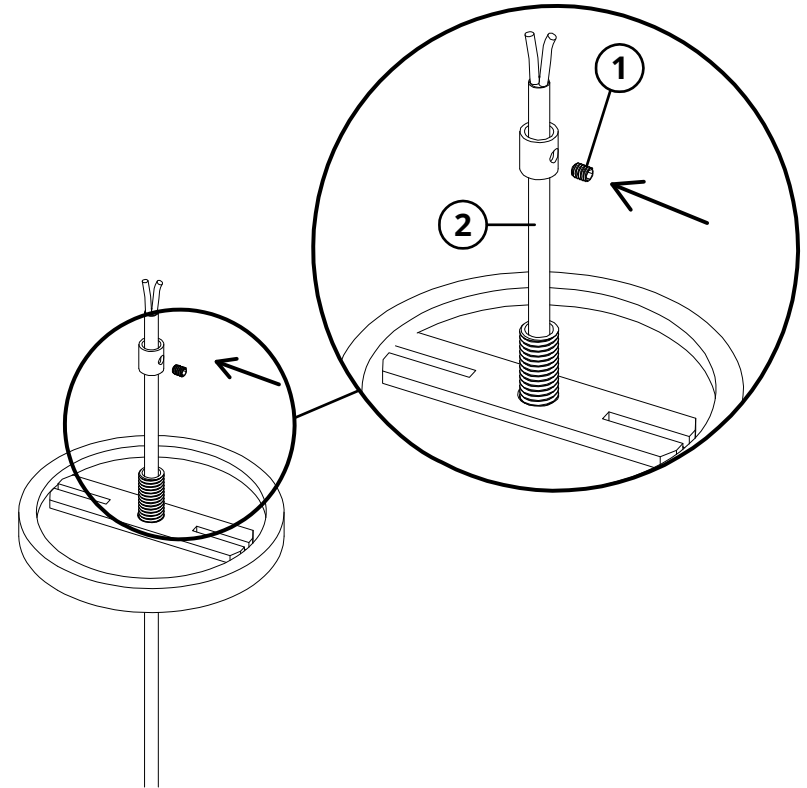

ASSEMBLY INSTRUCTION

LAM10016

STEP 2