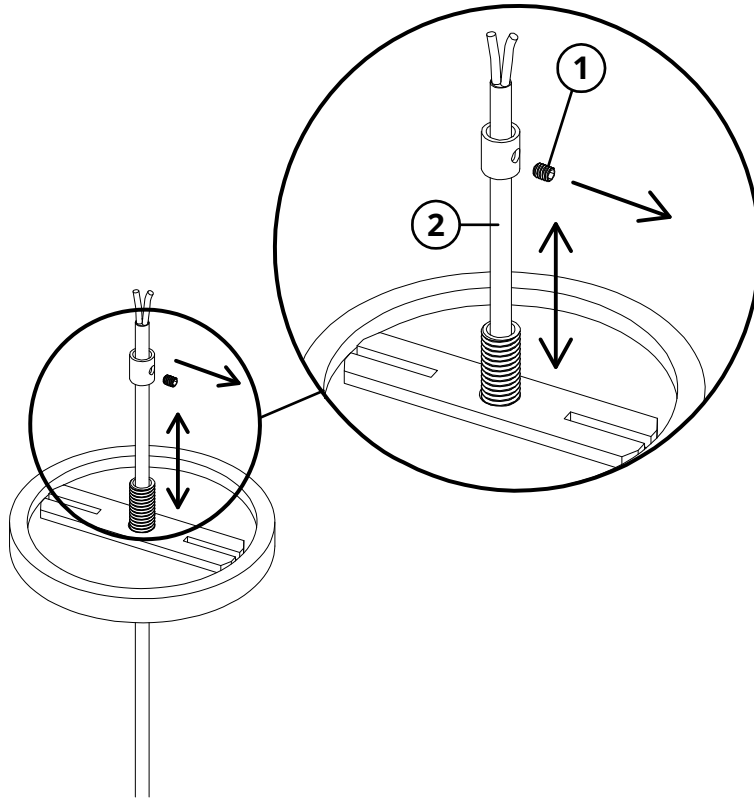

ARUNDEL

MODLOFT

ASSEMBLY INSTRUCTION

LAM10016

PARTS

① x 1 

② x 1 

③ x 1 

④ x 1 

INFORMATION

185 ml

2700 K

CABO: 1500 mm

LED BIVOL

ASSEMBLY INSTRUCTION

LAM10016

STEP 1

STEP 2

ASSEMBLY INSTRUCTION

LAM10016

ASSEMBLY INSTRUCTION

LAM10016