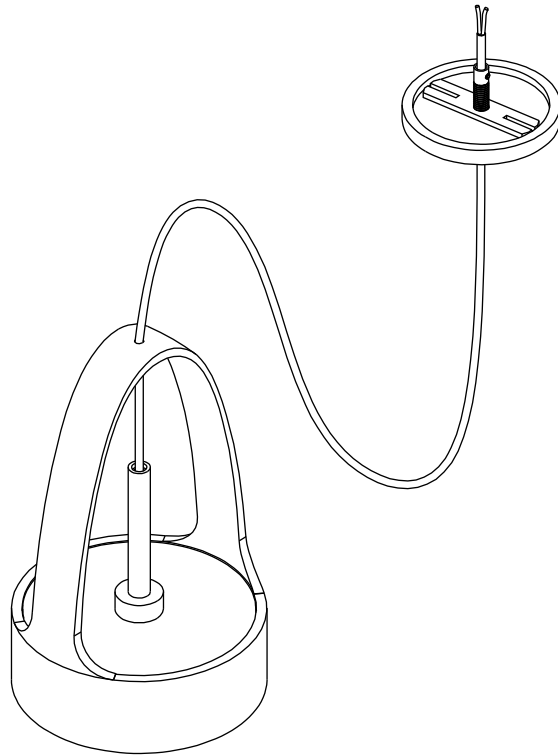

ARUNDEL

MODLOFT

ASSEMBLY INSTRUCTION

LAM10016

PARTS

① x 1 

② x 1 

③ x 1 

④ x 1 

INFORMATION

185 ml

2700 K

CABO: 1500 mm

LED BIVOL

ASSEMBLY INSTRUCTION

LAM10016