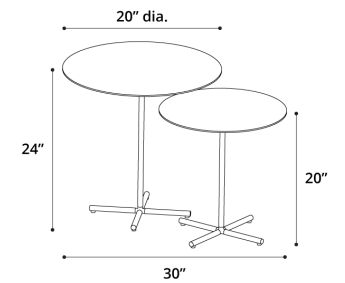

LINE DRAWING

MODLOFT

©2019 IPM, LLC DBA MODLOFT. ALL RIGHTS RESERVED • MODLOFT.COM • (866) 663-5638